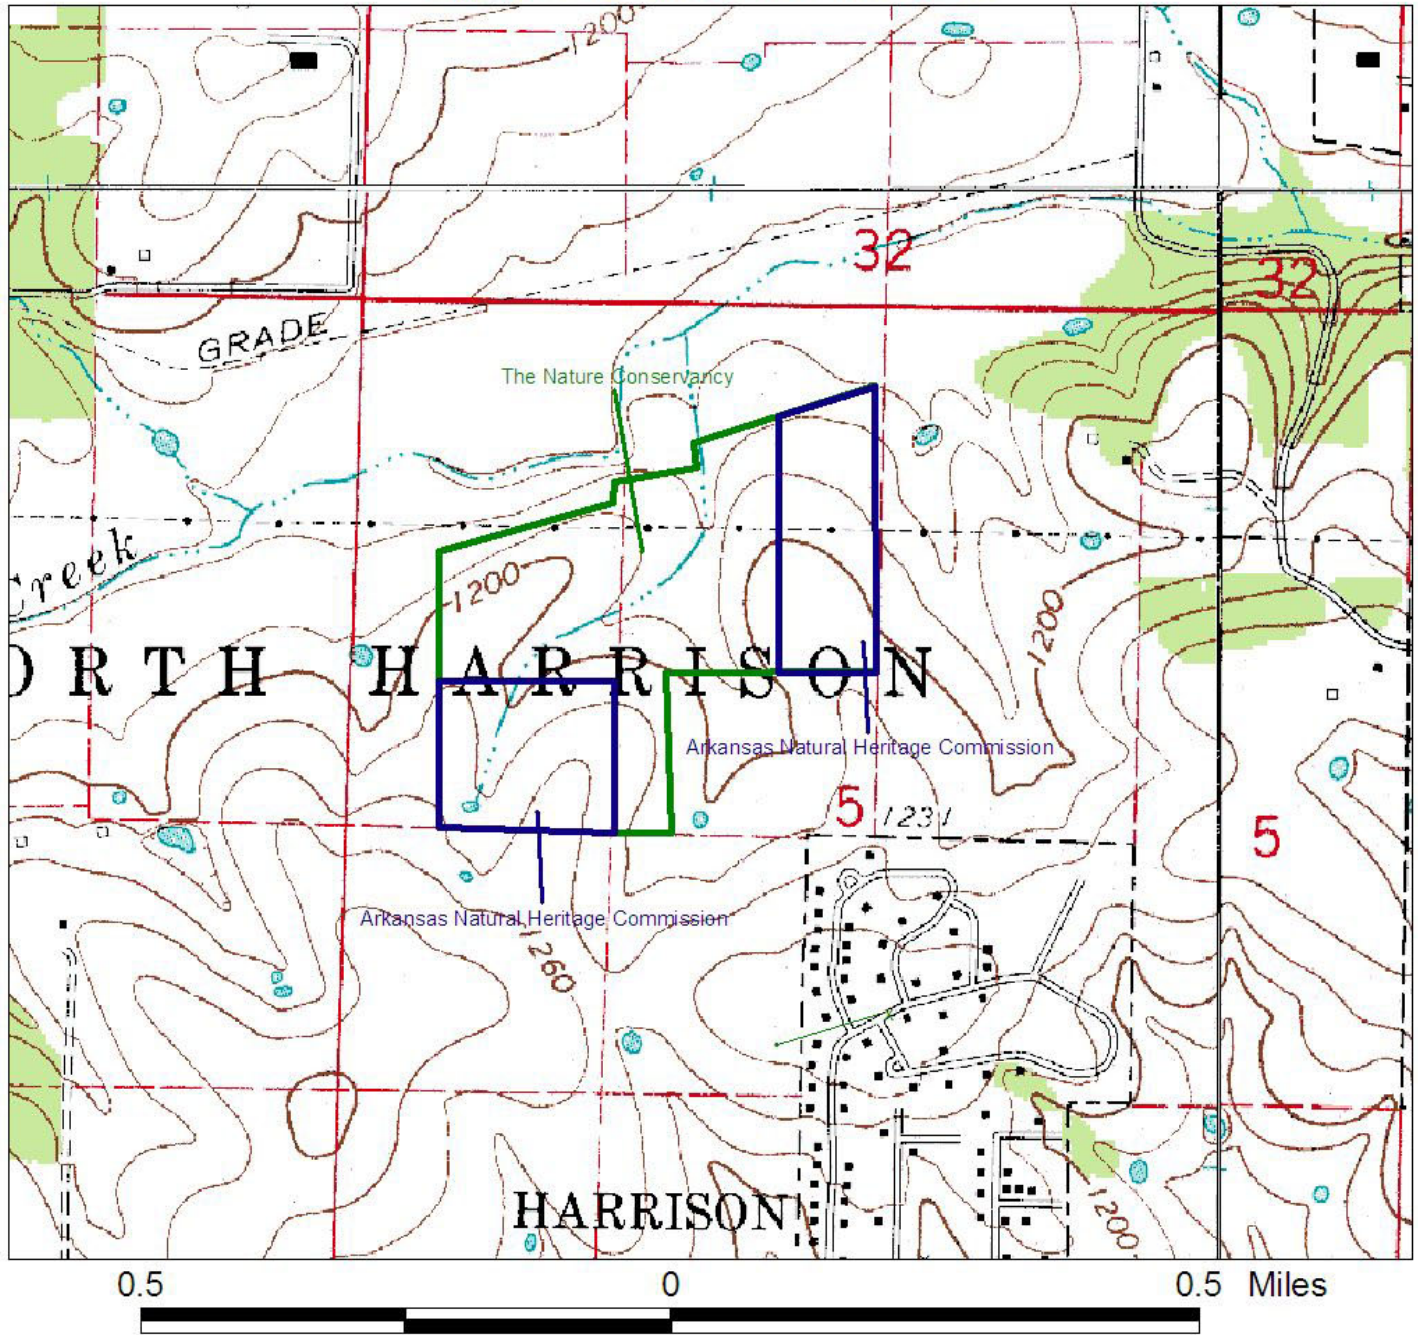

Arkansas Natural Heritage Commission  
 Department of Arkansas Heritage  
 System of Natural Areas  
 Approximate Natural Area Boundaries

**Baker Prairie Natural Area**

County: Boone      Date Added To System: 1993      Acreage: 30.315

USGS Topographic Quadrangle: Gaither 7.5'  
 Township/Range: T18N/R20W      Section(s) 5      Contour Interval: 20 feet

Directions: Follow U.S. Highway 65 north through Harrison. At the intersection of Hwy. 65, Hwy. 65B (North Main) and Industrial Park Road continue west on Industrial Park Road (Hwy. 65 is the main road and will turn to the north at this point). Follow Industrial Park Road to Goblin Drive. Turn left on Goblin Drive. The prairie is 0.5 mile down Goblin drive. Signs are on both sides of the road. Parking is available on the left side of the road at the high school.