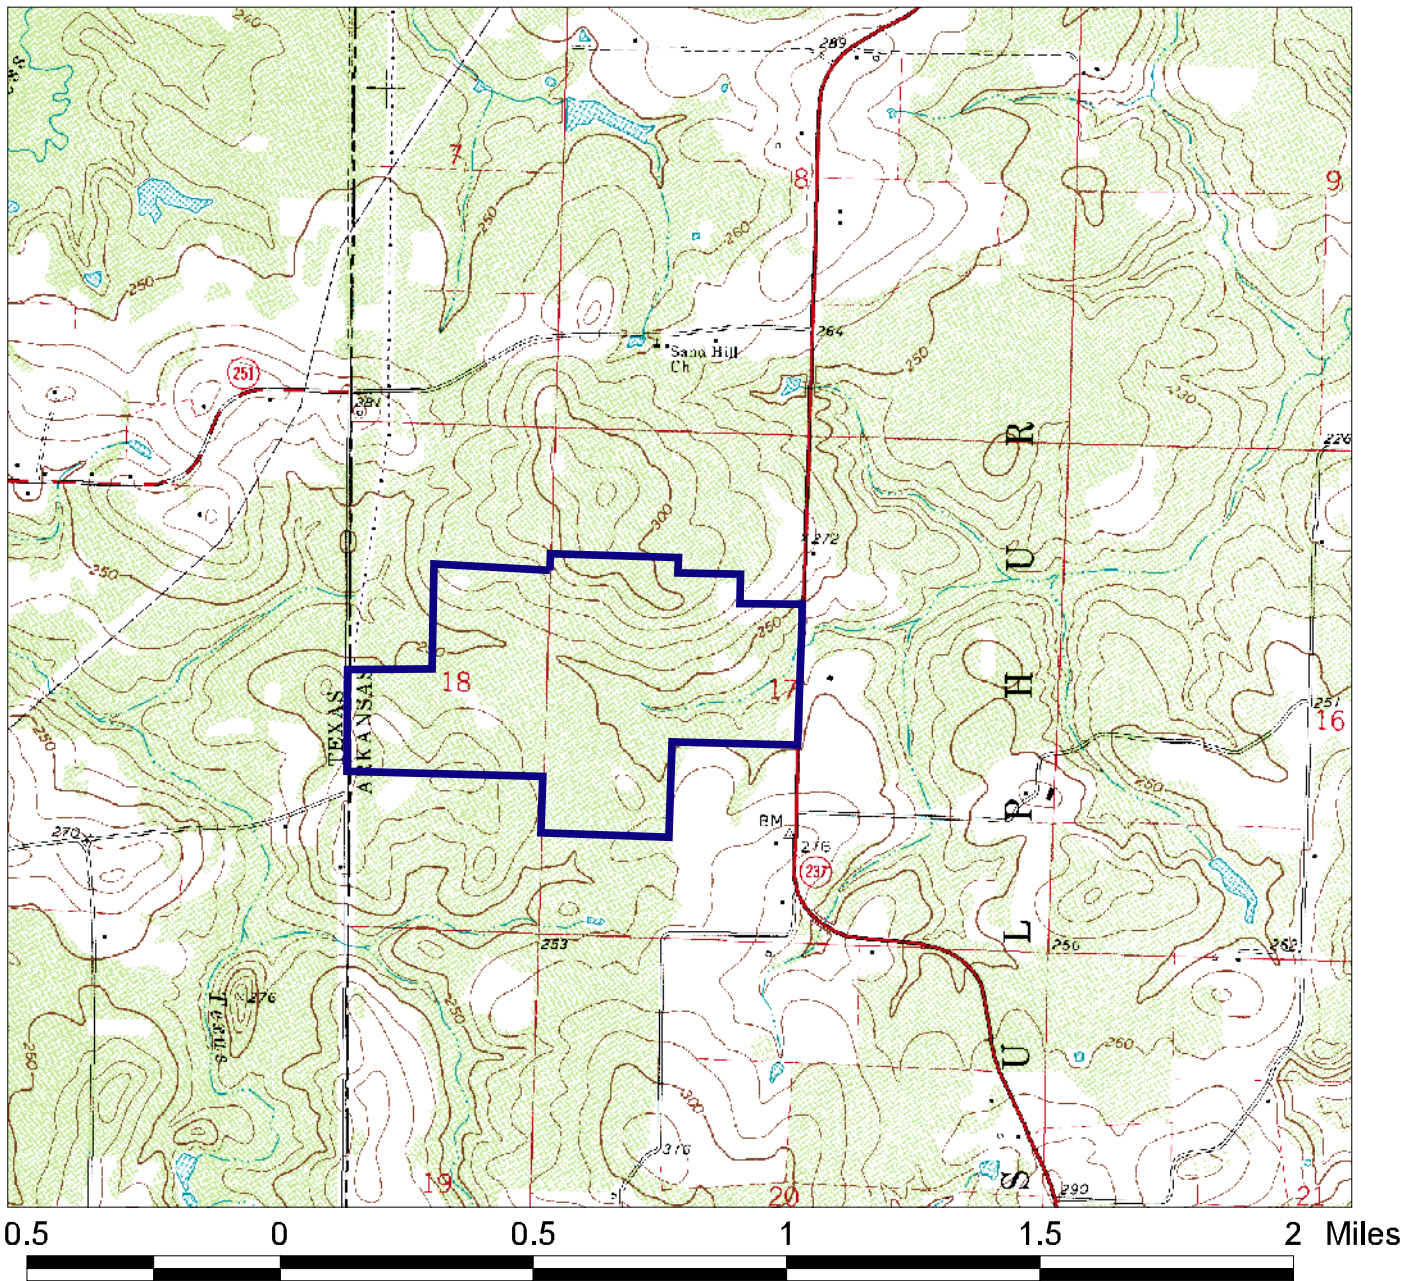

Arkansas Natural Heritage Commission  
 Department of Arkansas Heritage  
 System of Natural Areas  
 Approximate Natural Area Boundaries

**Miller County Sandhills Natural Area**

County: Miller      Date Added To System: 1992      Acreage: 222.7804

USGS Topographic Quadrangle: Bloomburg 7.5'  
 Township/Range: T18S/R28W      Section(s) 17, 18      Contour Interval: 10 feet

Directions: From Texarkana travel south on U.S. Highway 71 to State Highway 237. Travel south about 13.6 miles. The natural area is on the west side of State Highway 237. A primitive parking area is located about 0.8 mile south of the junction with State Highway 134 (County Road 434) on west side of the road.