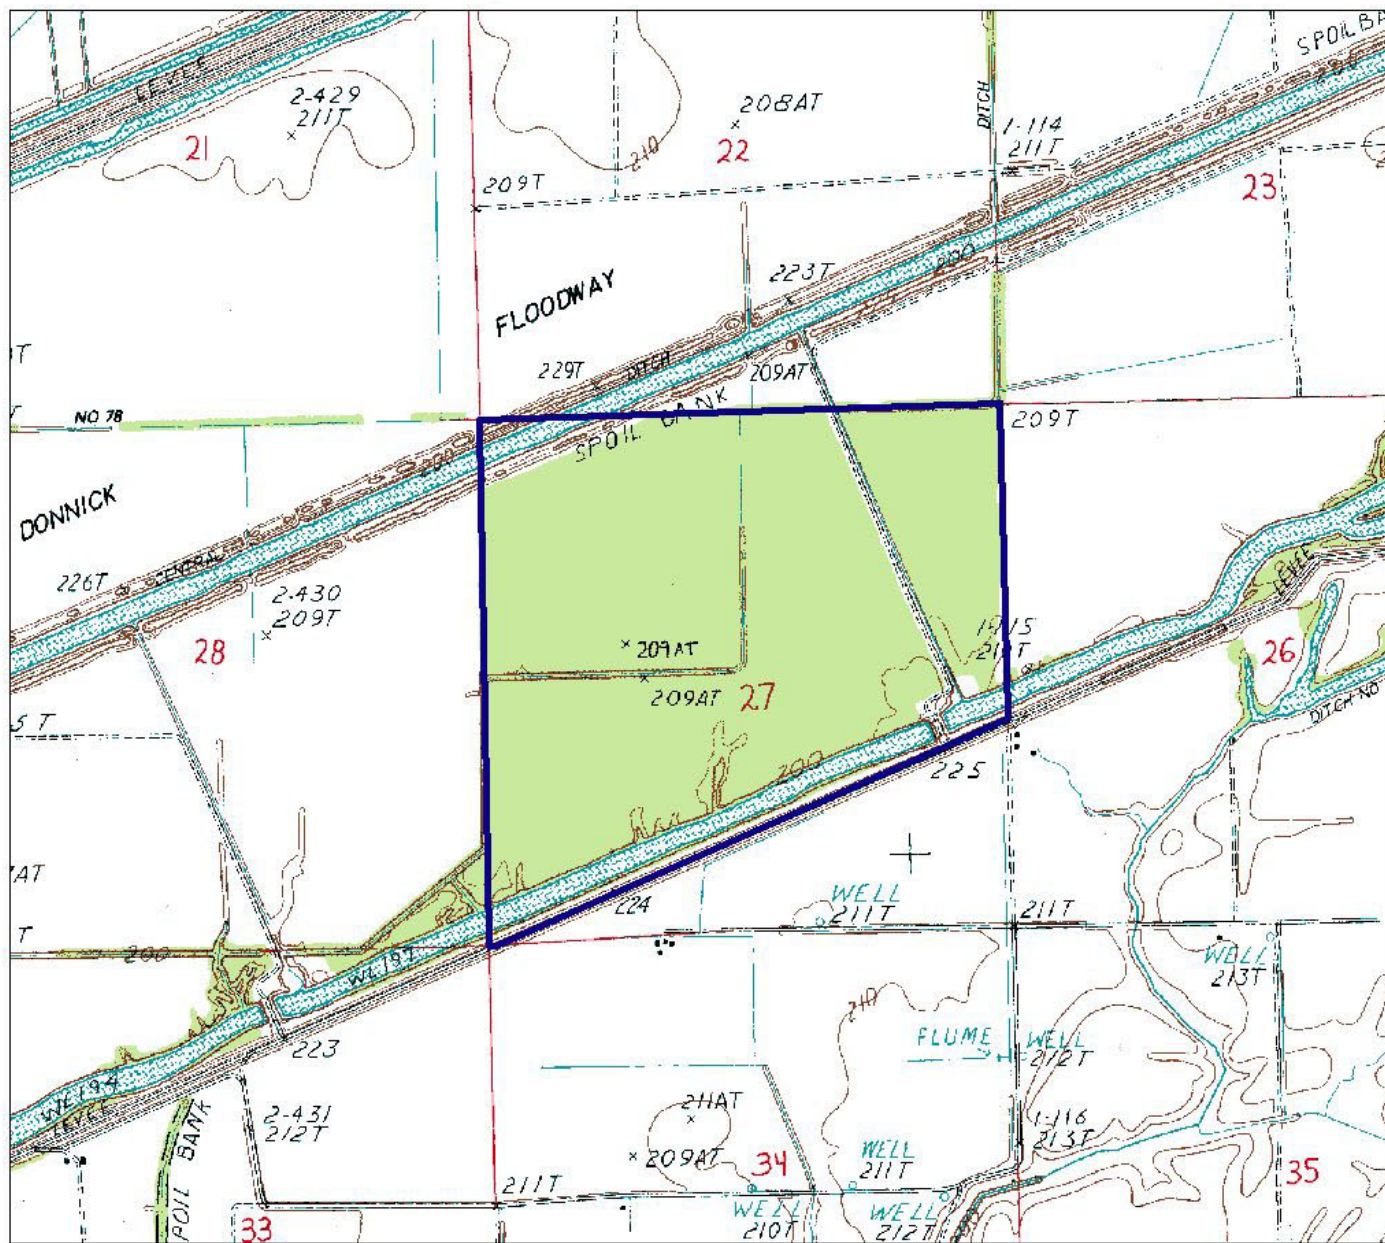

9/19/2006

Arkansas Natural Heritage Commission  
Department of Arkansas Heritage  
System of Natural Areas  
Approximate Natural Area Boundaries

0.5 0 0.5 1 1.5 2 Miles

Singer Forest Natural Area

County: Poinsett

Date Added To System: 1973

Acreage: 519.44

USGS Topographic Quadrangle: Monterey 7.5'

Township/Range: T10N/R05E Section(s) 27

Contour Interval: 5 feet

Directions: From Marked Tree, take State Highway 75 south 8.8 miles and turn right onto a dirt levee road (County Road 401). Travel west approximately 1.2 miles on top of levee and turn right crossing Ditch #109. The property is on the north side of Ditch #109.