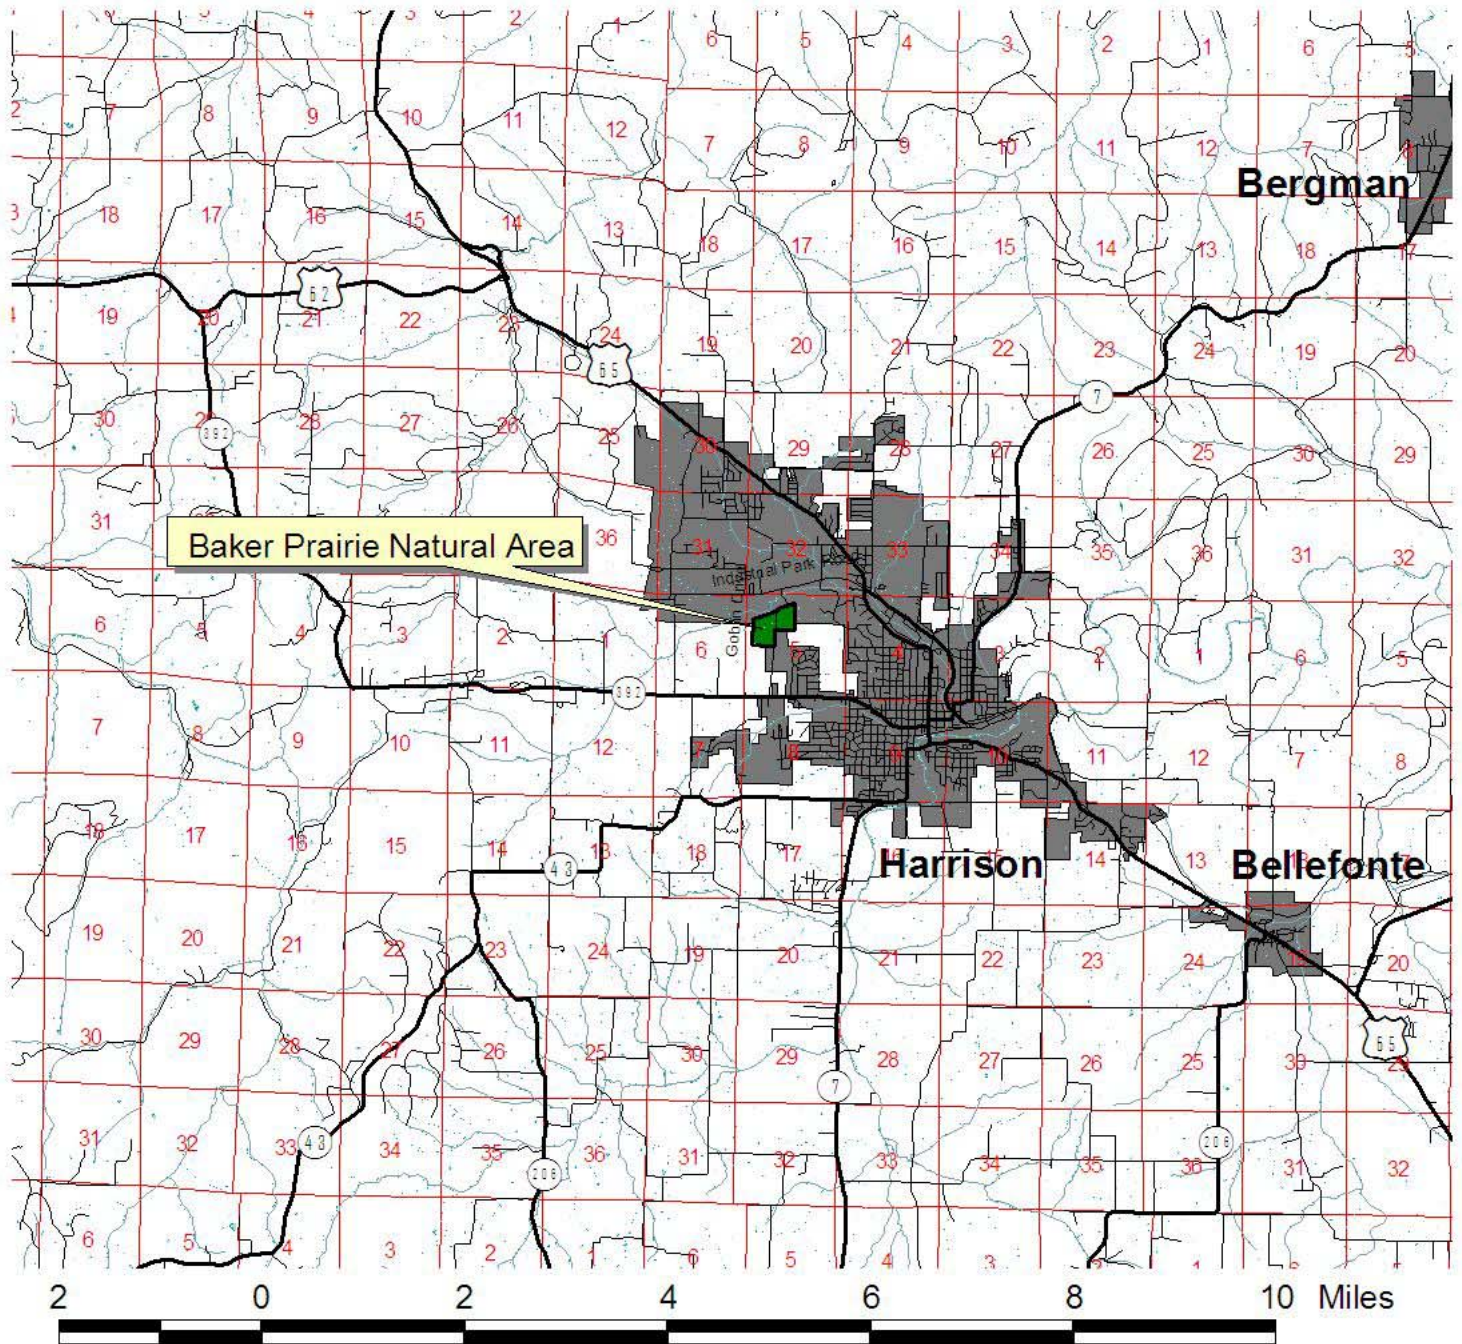

Arkansas Natural Heritage Commission  
Department of Arkansas Heritage  
Baker Prairie Natural Area

**Baker Prairie Natural Area**

County: Boone      Date Added To System: 1993      Acreage: 30.315

Directions: Follow U.S. Highway 65 north through Harrison. At the intersection of Hwy. 65, Hwy. 65B (North Main) and Industrial Park Road continue west on Industrial Park Road (Hwy. 65 is the main road and will turn to the north at this point). Follow Industrial Park Road to Goblin Drive. Turn left on Goblin Drive. The prairie is 0.5 mile down Goblin drive. Signs are on both sides of the road. Parking is available on the left side of the road at the high school.