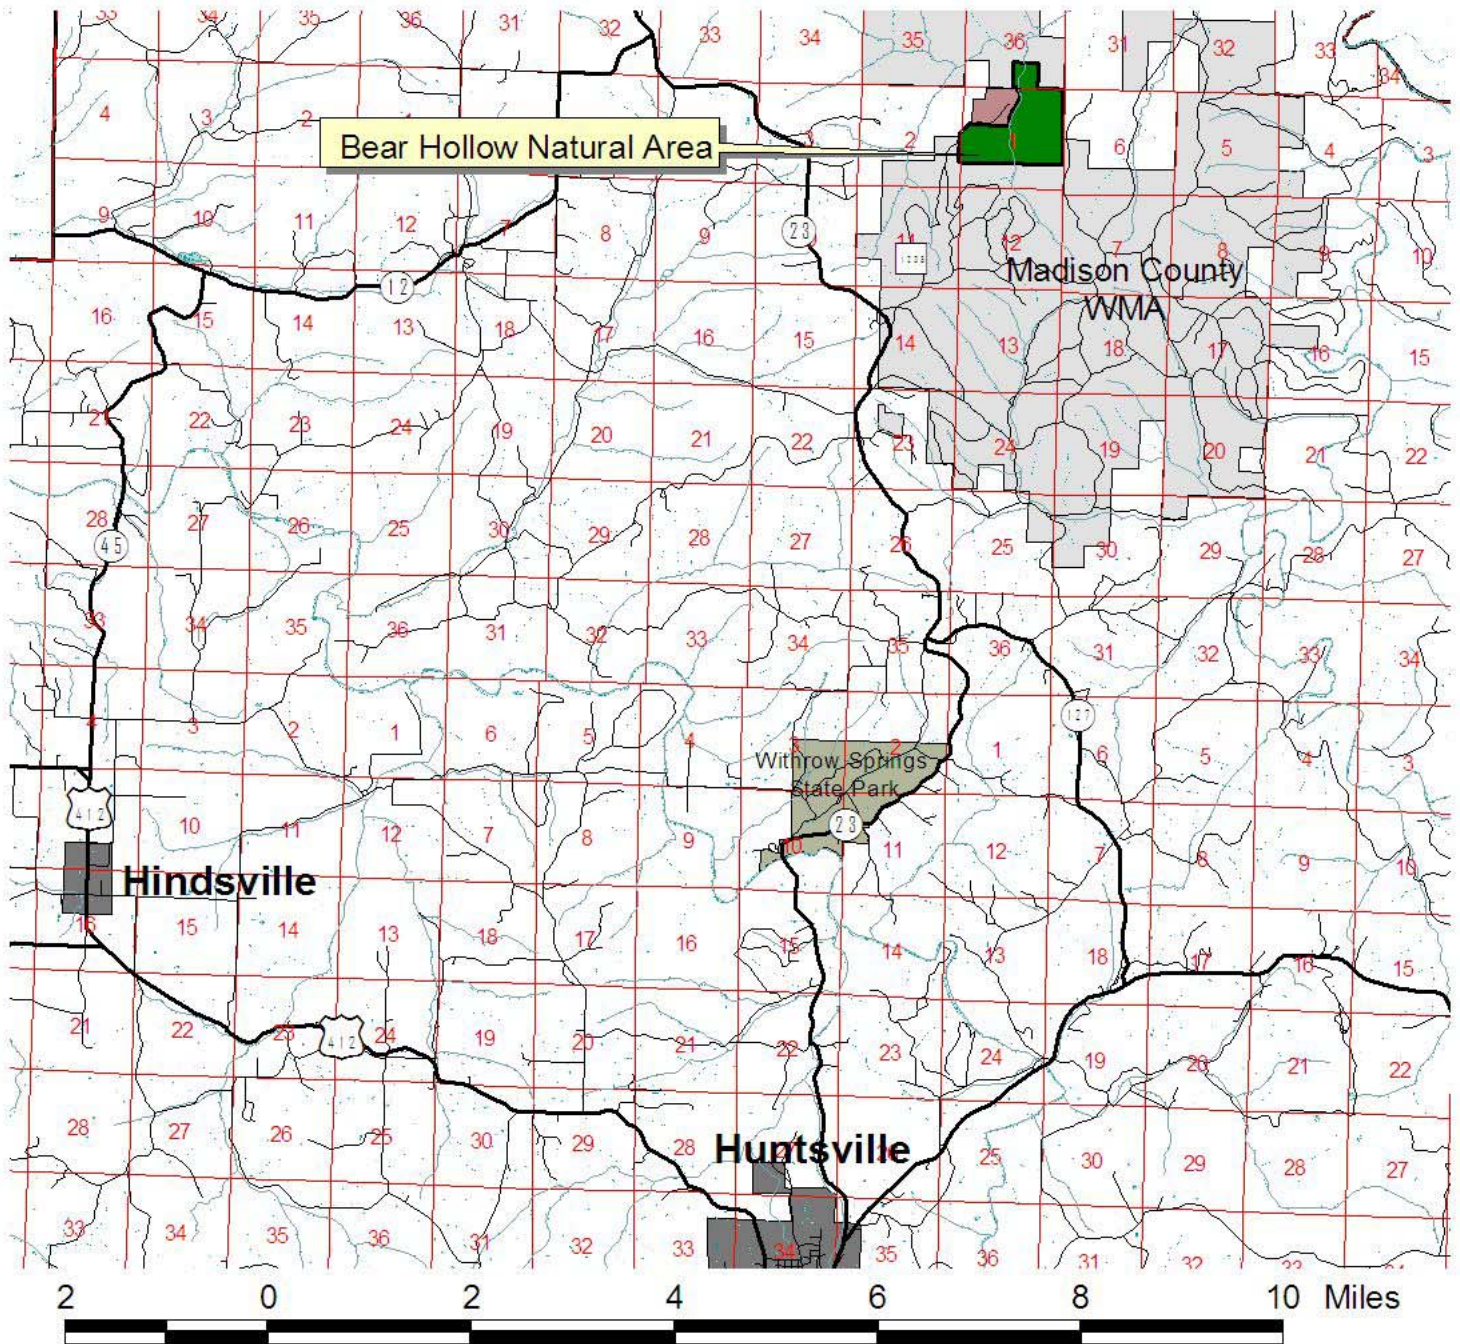

Arkansas Natural Heritage Commission
Department of Arkansas Heritage
Bear Hollow Natural Area

Bear Hollow Natural Area

County: Madison Date Added To System: 1991 Acreage: 397.10

Directions: From Huntsville, follow State Highway 23 north. Pass through Withrow Springs State Park and the town of Forum. Approximately 3 miles north of Forum turn right onto County Road 1235 (formerly County Road 30) at the large brown Madison County Wildlife Management Area sign. Continue past the Arkansas Game & Fish Commission Headquarters trailer and turn right onto County Road 1250 at a green rectangular Ozark Natural Science Center (ONSC) sign. Turn left on County Road 1305 at the brown ONSC sign. Continue for two miles to the ONSC. The natural area is adjacent to ONSC property to the south and east.