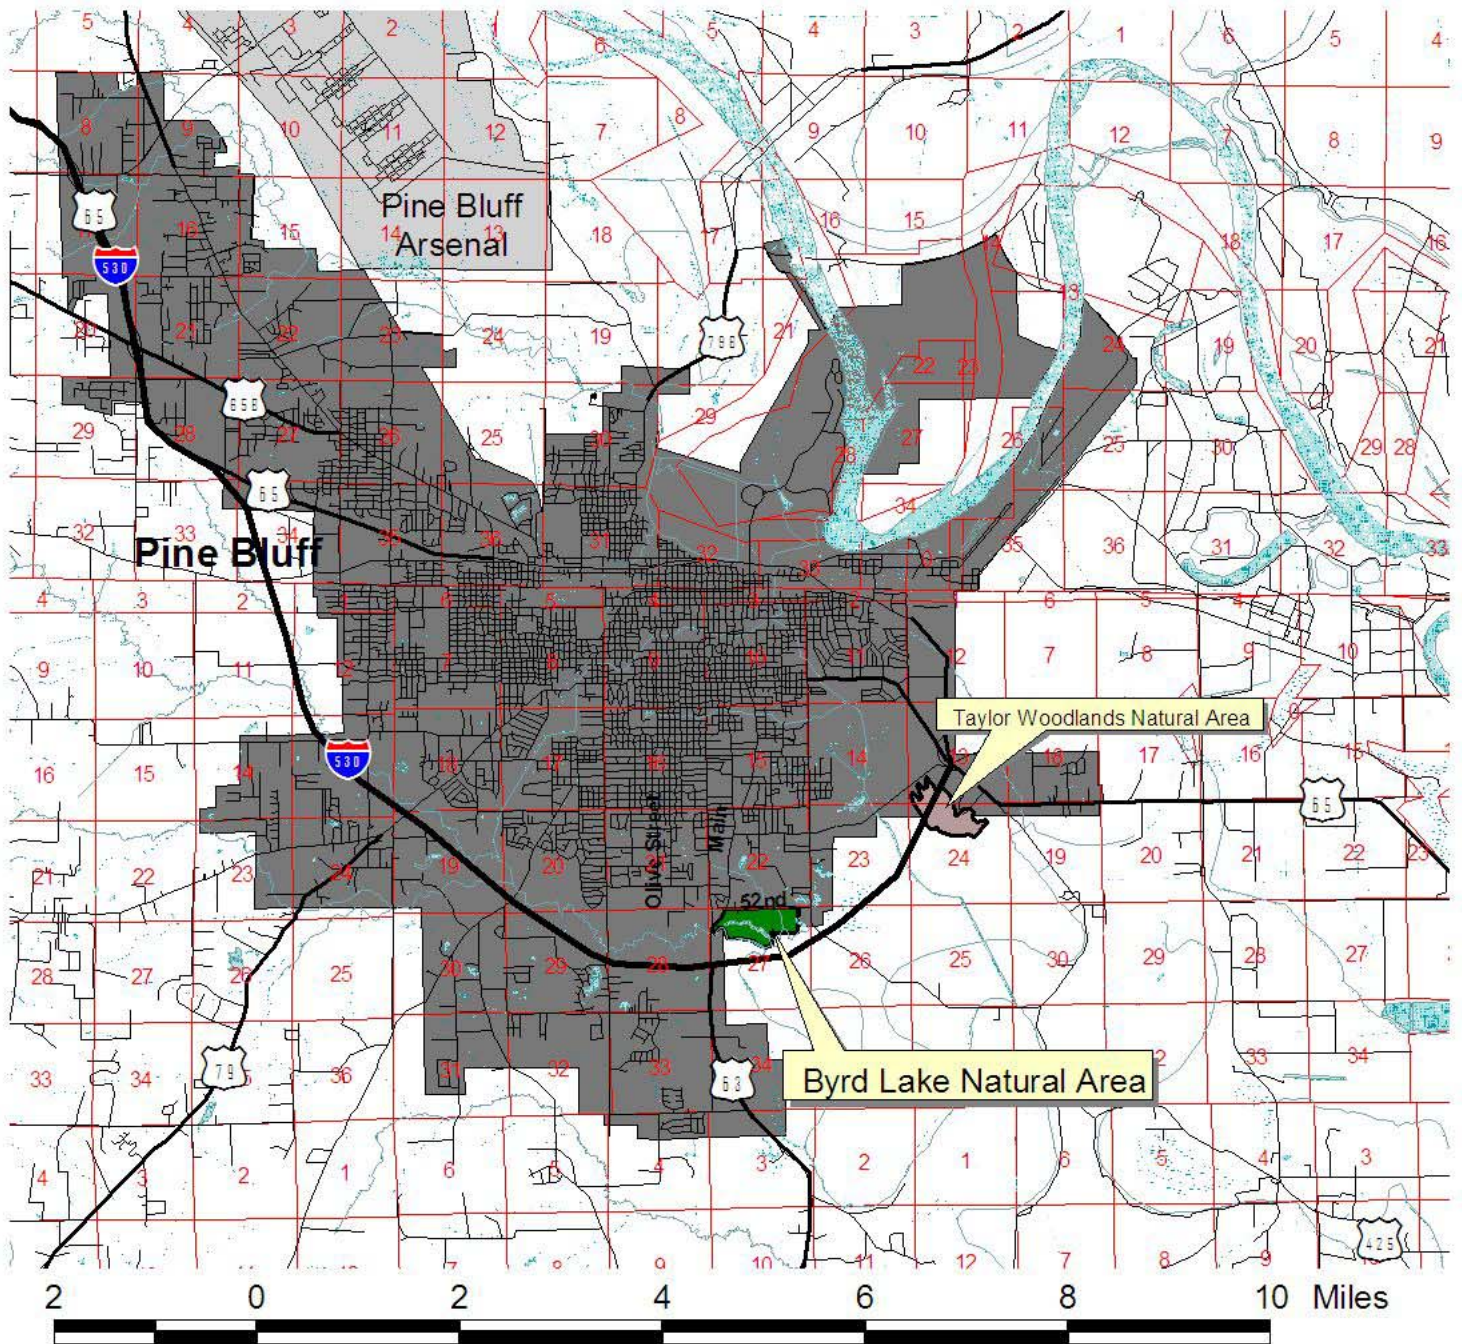

Arkansas Natural Heritage Commission
Department of Arkansas Heritage
Byrd Lake Natural Area

Byrd Lake Natural Area

County: Jefferson Date Added To System: 1978 Acreage: 144

Directions: From Interstate 530 in Pine Bluff, take exit 43. Travel north on Olive Street approximately 0.5 mile to Main Street and turn right. Travel 0.2 mile to 52nd Street and turn right. Travel east on 52nd Street 0.2 mile to the parking lot on the right.