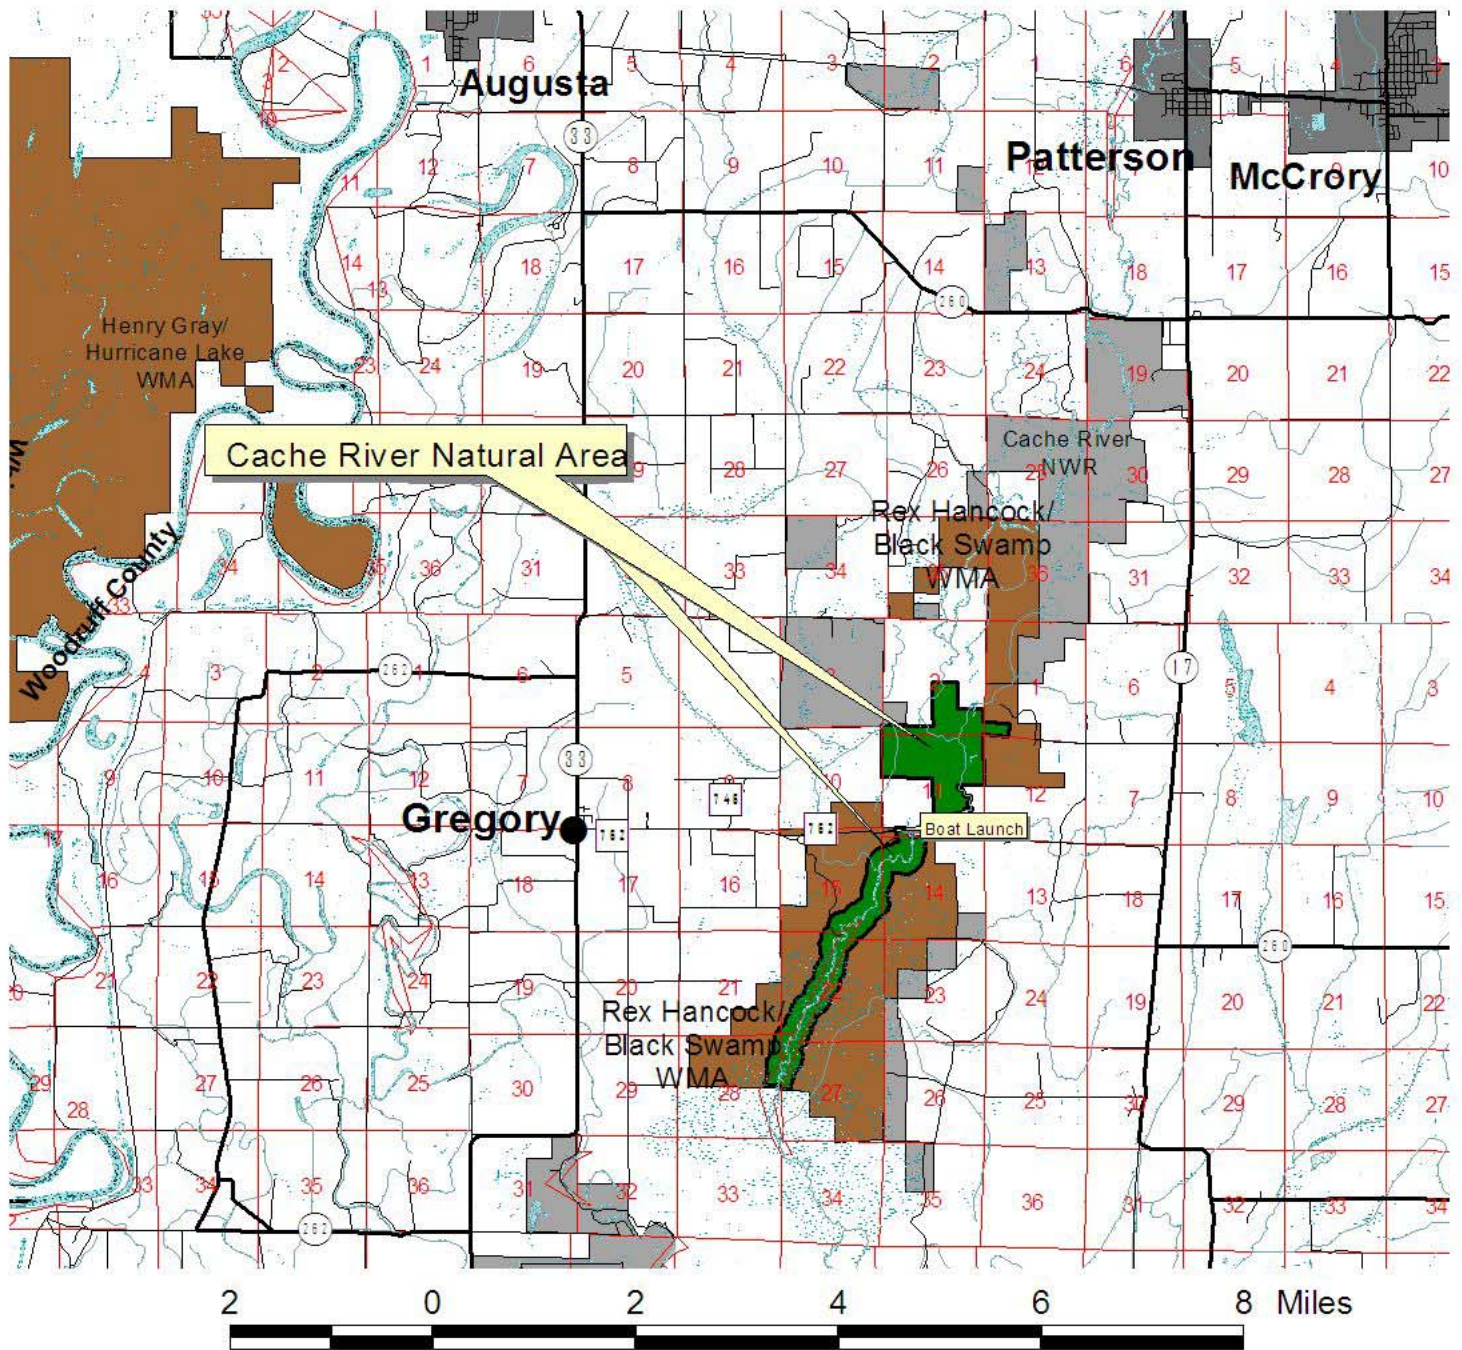

Arkansas Natural Heritage Commission  
Department of Arkansas Heritage  
Cache River Natural Area

**Cache River Natural Area**

County: Woodruff      Date Added To System: 1983      Acreage: 937.43

Directions: From Augusta, travel south on State Highway 33 to Gregory (from Interstate 40 take exit 202 & travel north on State Highway 33). At Gregory turn east onto County Road 752 and travel 1.4 miles to the intersection with County Road 745. Bear right and continue on County Road 752 for 1.6 miles to the boat launch site.