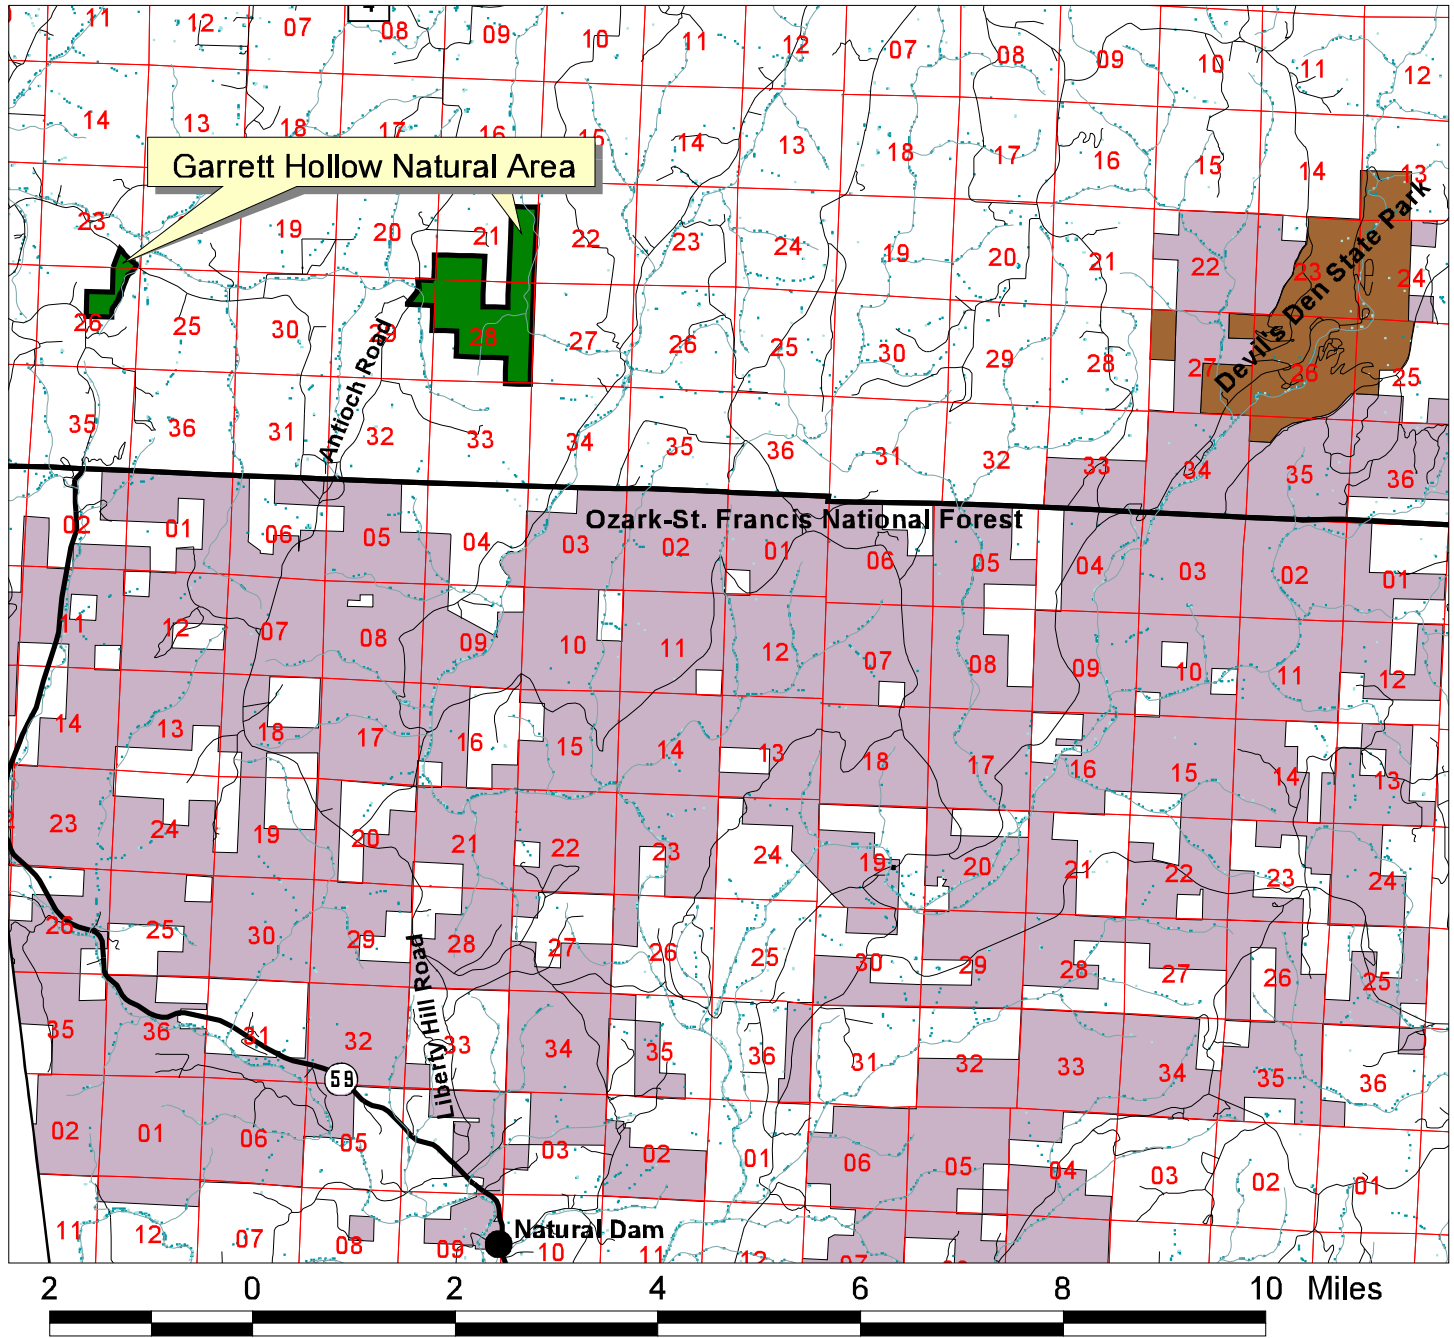

Arkansas Natural Heritage Commission  
Department of Arkansas Heritage  
Garrett Hollow Natural Area

**Garrett Hollow Natural Area**

County: Washington      Date Added To System: 2004      Acreage: 747.00

Directions: From Van Buren take State Highway 59 for 16 miles to Natural Dam. Turn right on Liberty Hill Road. Go 8.3 miles until road forks. Take the road to the right (Antioch Road) to the natural area entrance sign.