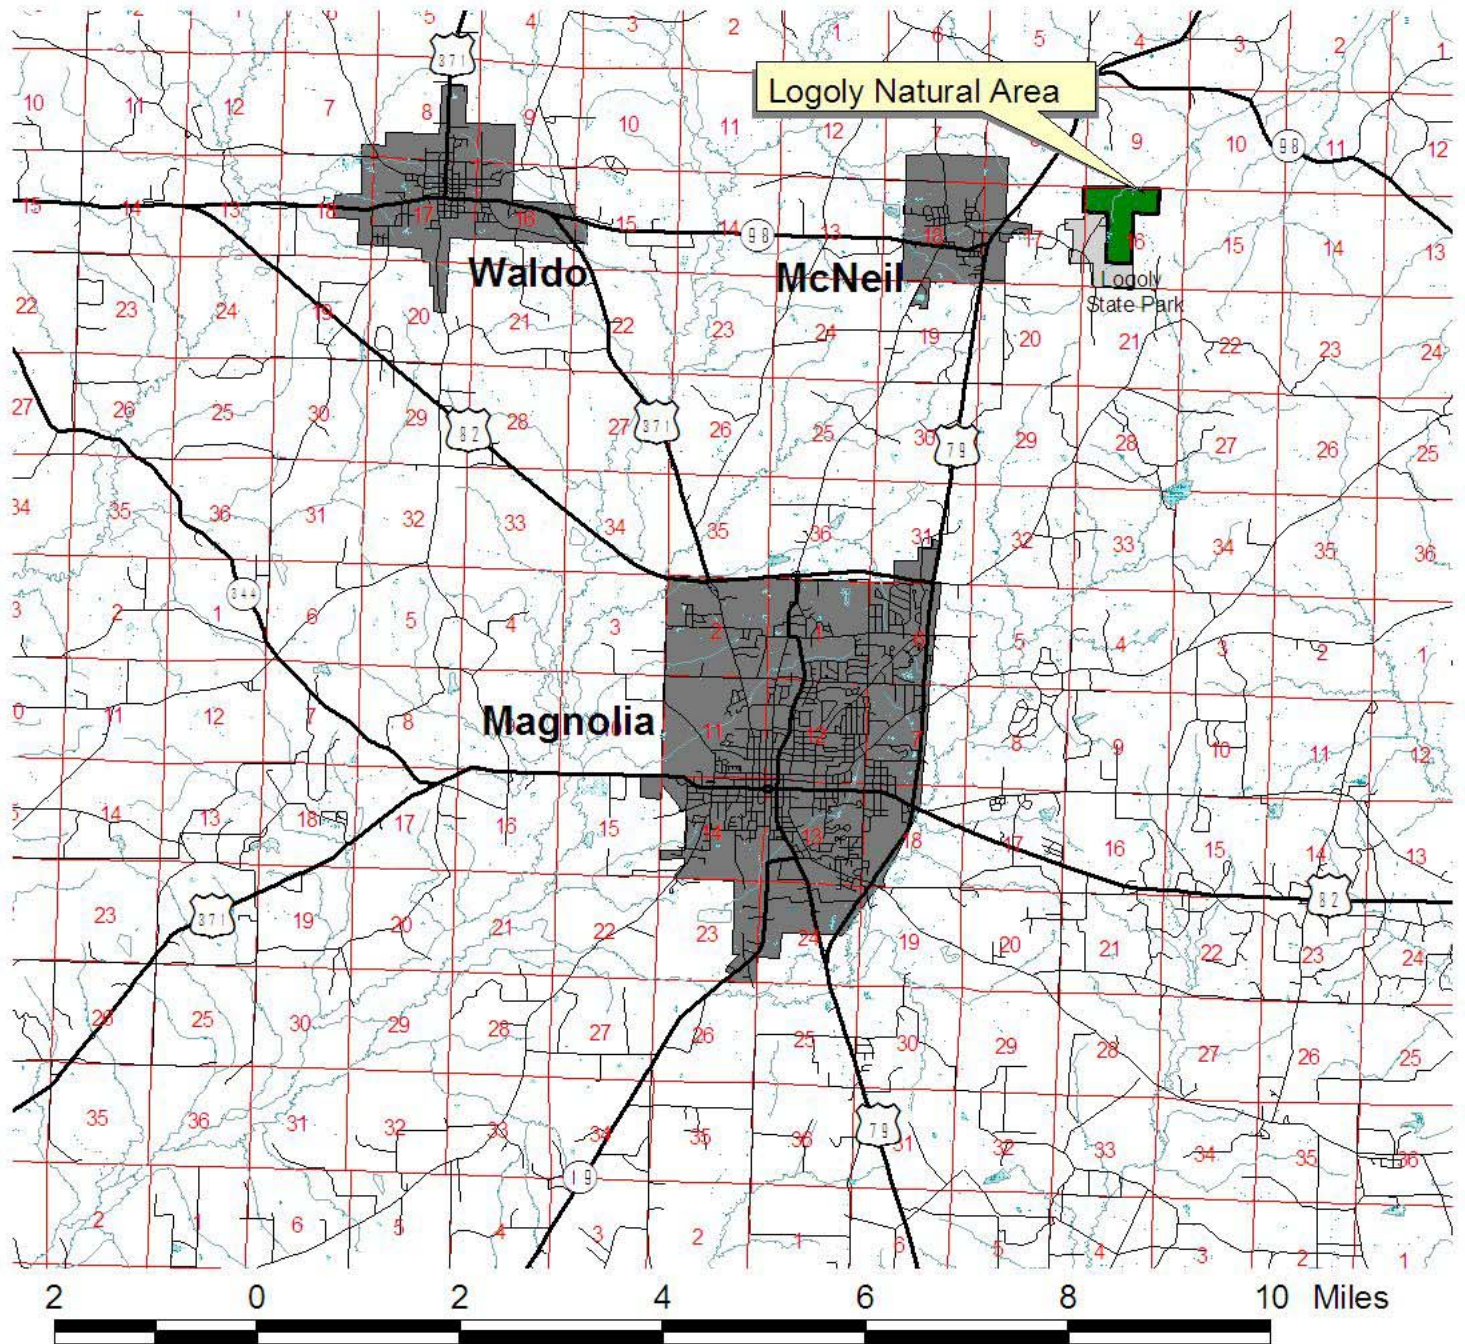

Arkansas Natural Heritage Commission
Department of Arkansas Heritage
Logoly Natural Area

Logoly Natural Area

County: Columbia

Date Added To System: 1979

Acreage: 200

Directions: The Natural Area is located within Logoly State Park six miles north of Magnolia. It can be reached by turning east on Logoly Road off U.S. Highway 79 at the McNeil junction.