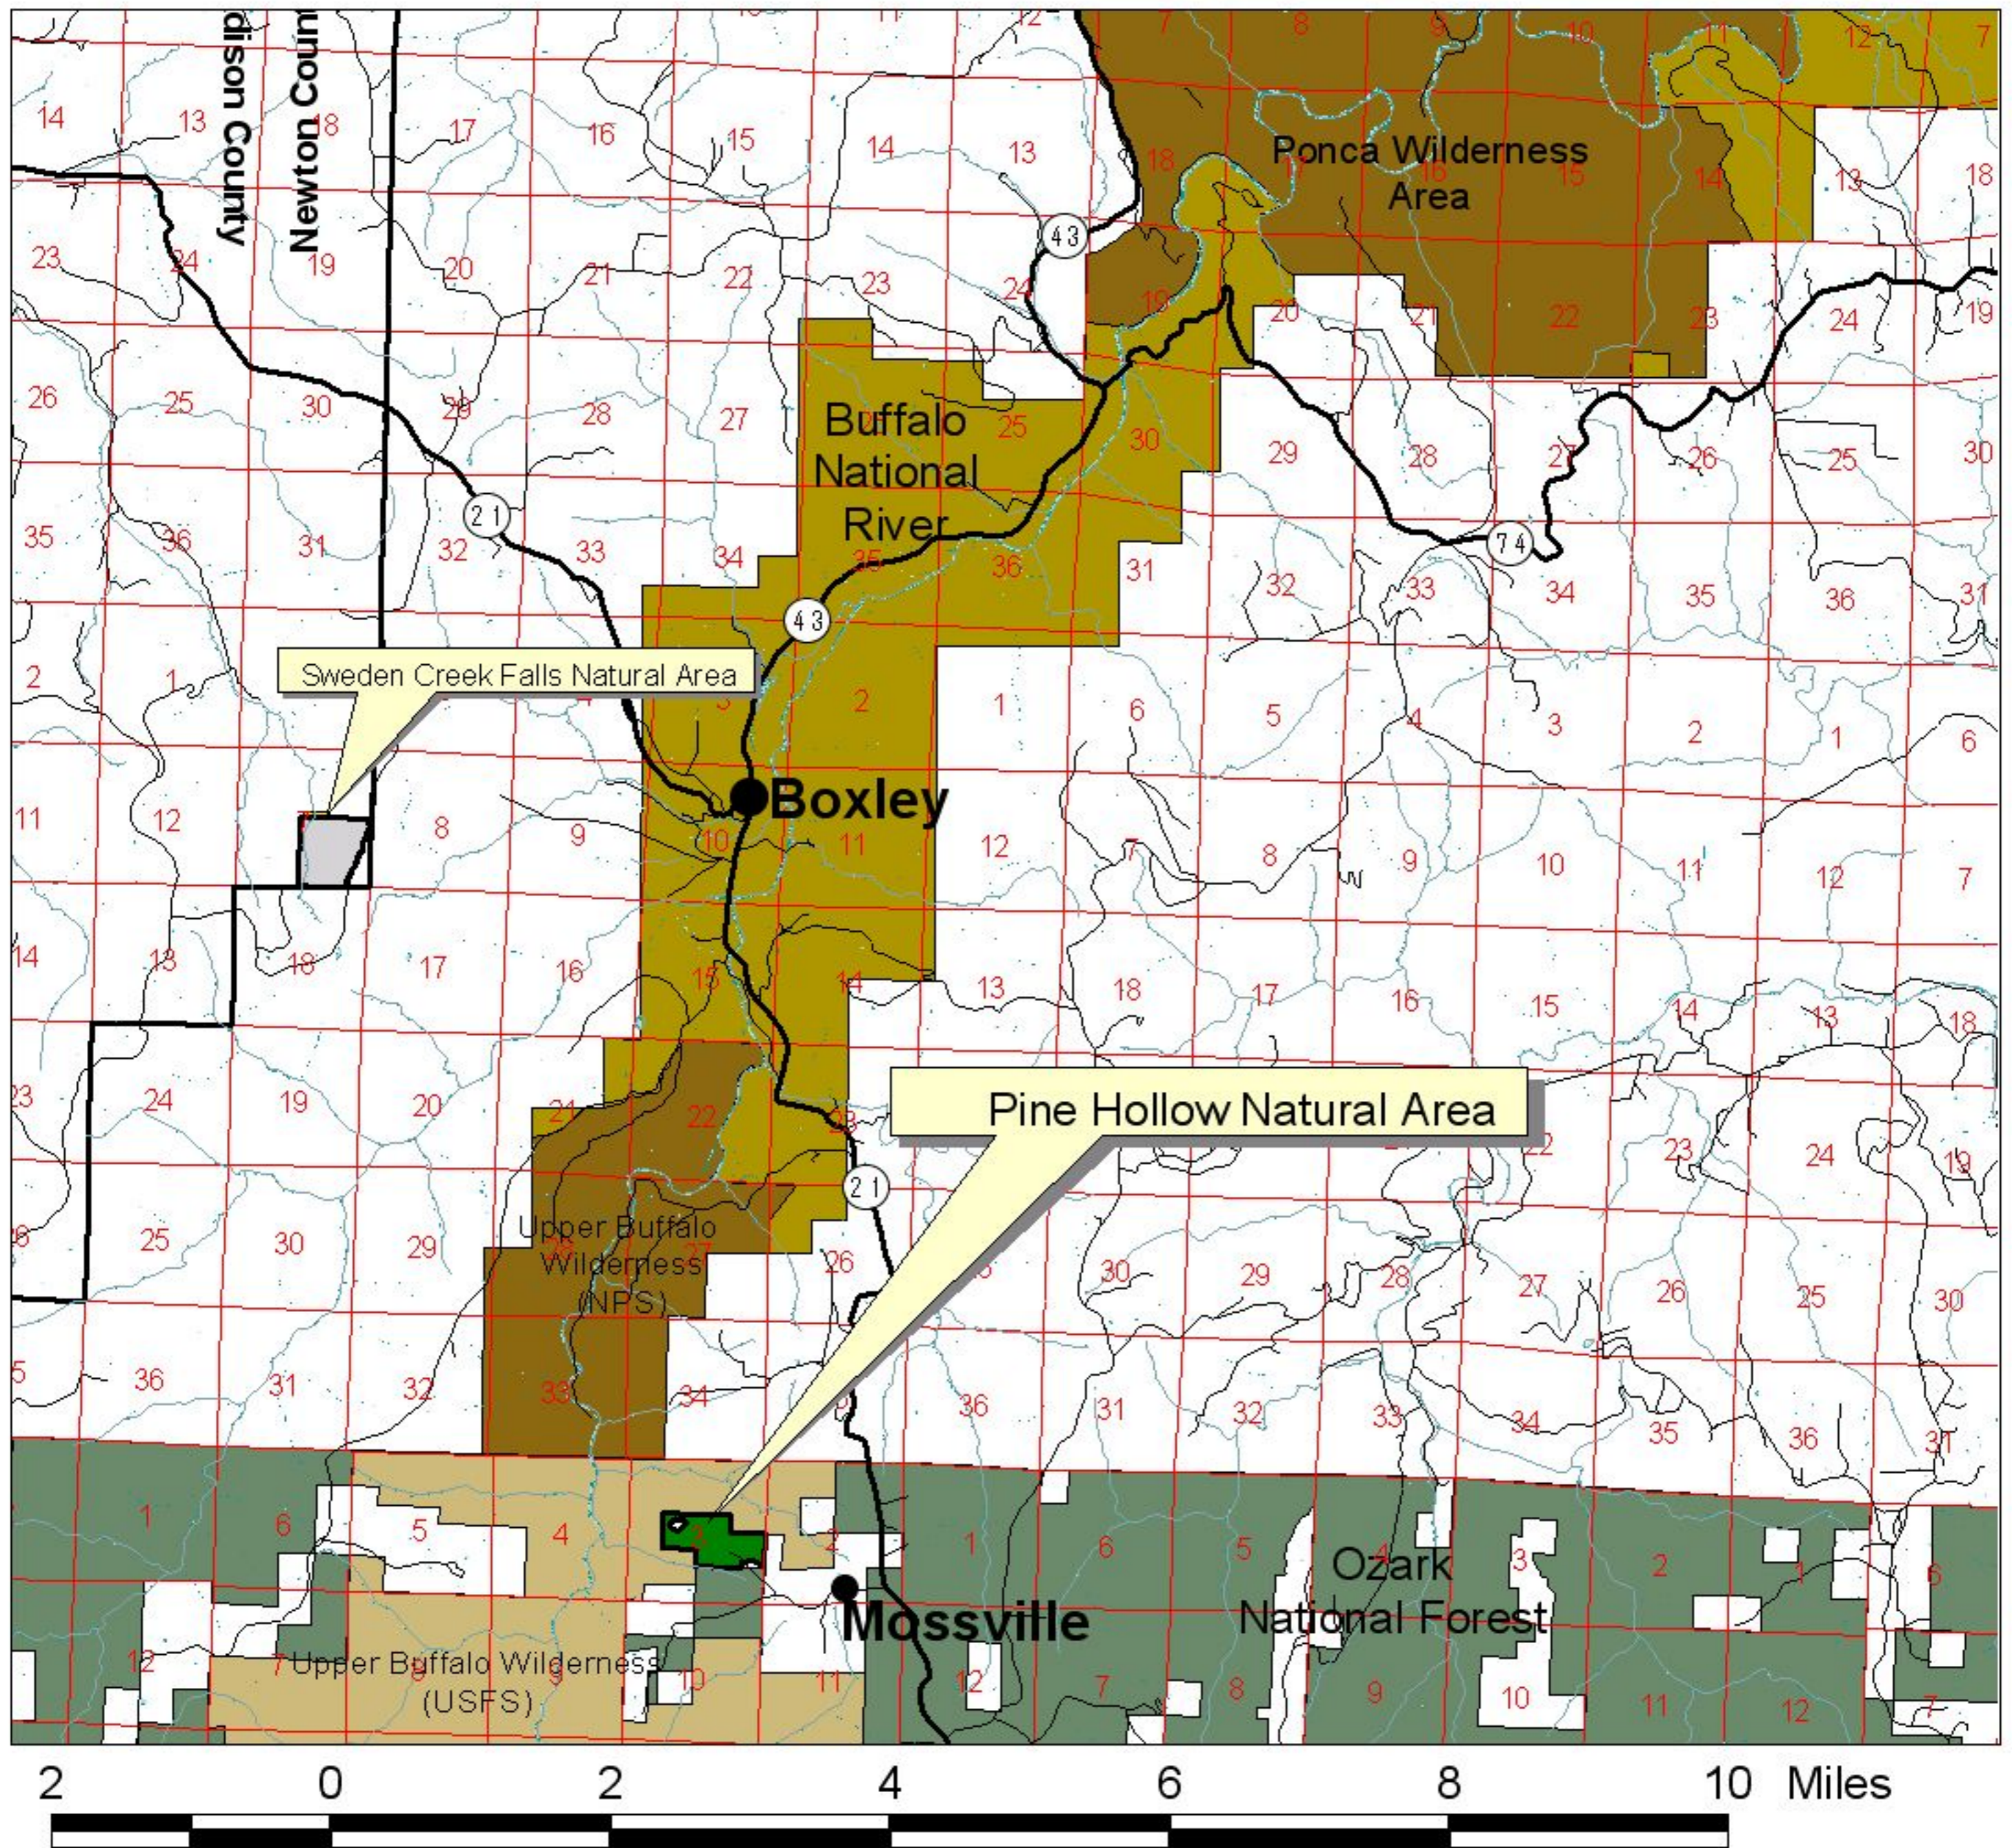

Arkansas Natural Heritage Commission
Department of Arkansas Heritage
Pine Hollow Natural Area

Pine Hollow Natural Area

County: Newton Date Added To System: 1998 Acreage: 132.525

Directions: There is no public access to this Natural Area.