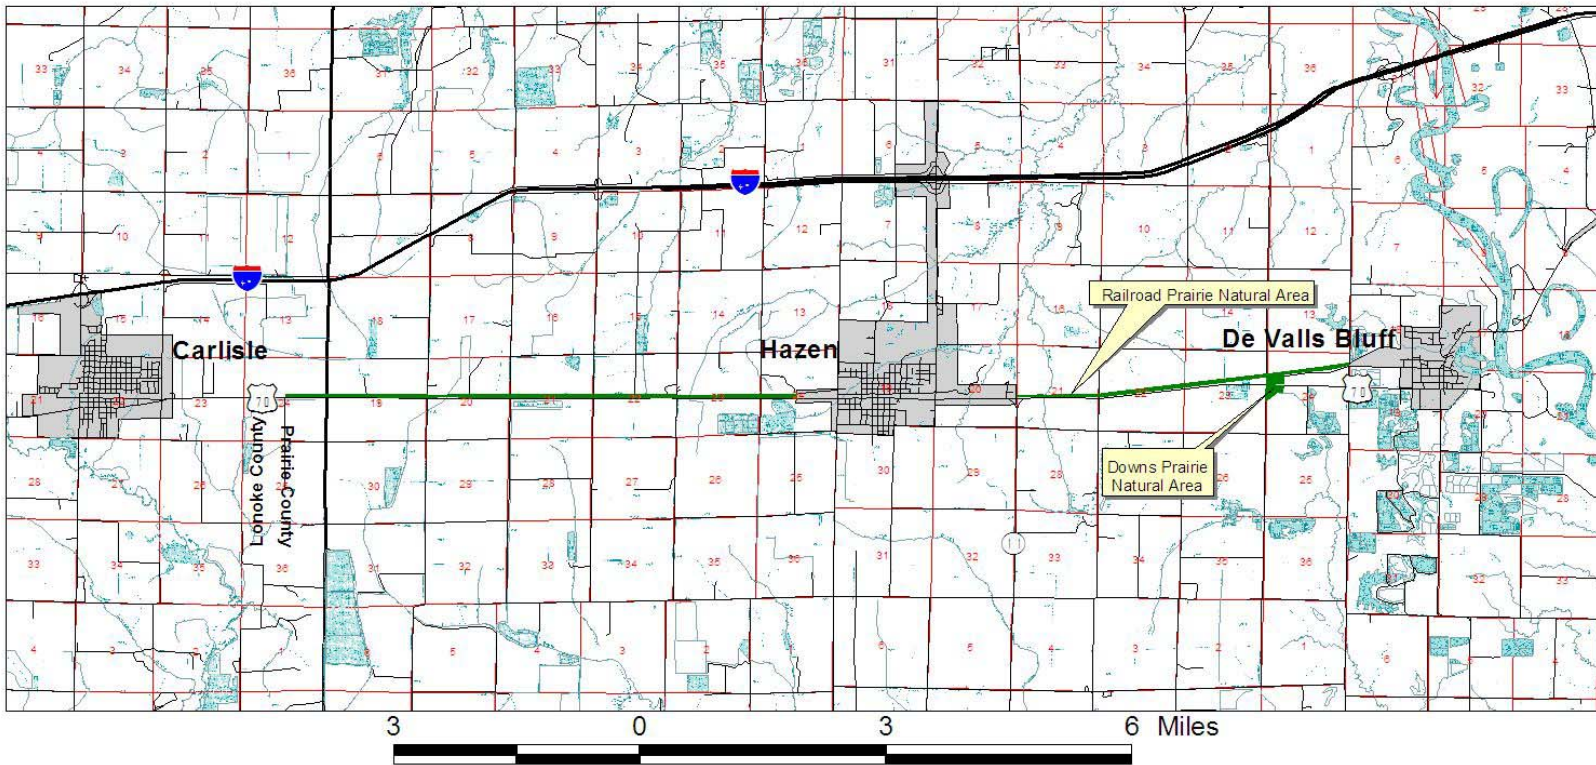

1/22/2007

Arkansas Natural Heritage Commission
Department of Arkansas Heritage
Railroad Prairie Natural Area

Railroad Prairie Natural Area

County: Prairie **Date Added To System:** 1987 **Acreage:** 250.7

Directions: From Interstate 40 take the Carlisle exit (State Highway 13) and travel to the intersection with U.S. Highway 70. Turn left (east) on U.S. Highway 70. The prairie lies along the north right-of-way of U.S. Highway 70 beginning just east of Carlisle and extending to DeValls Bluff.