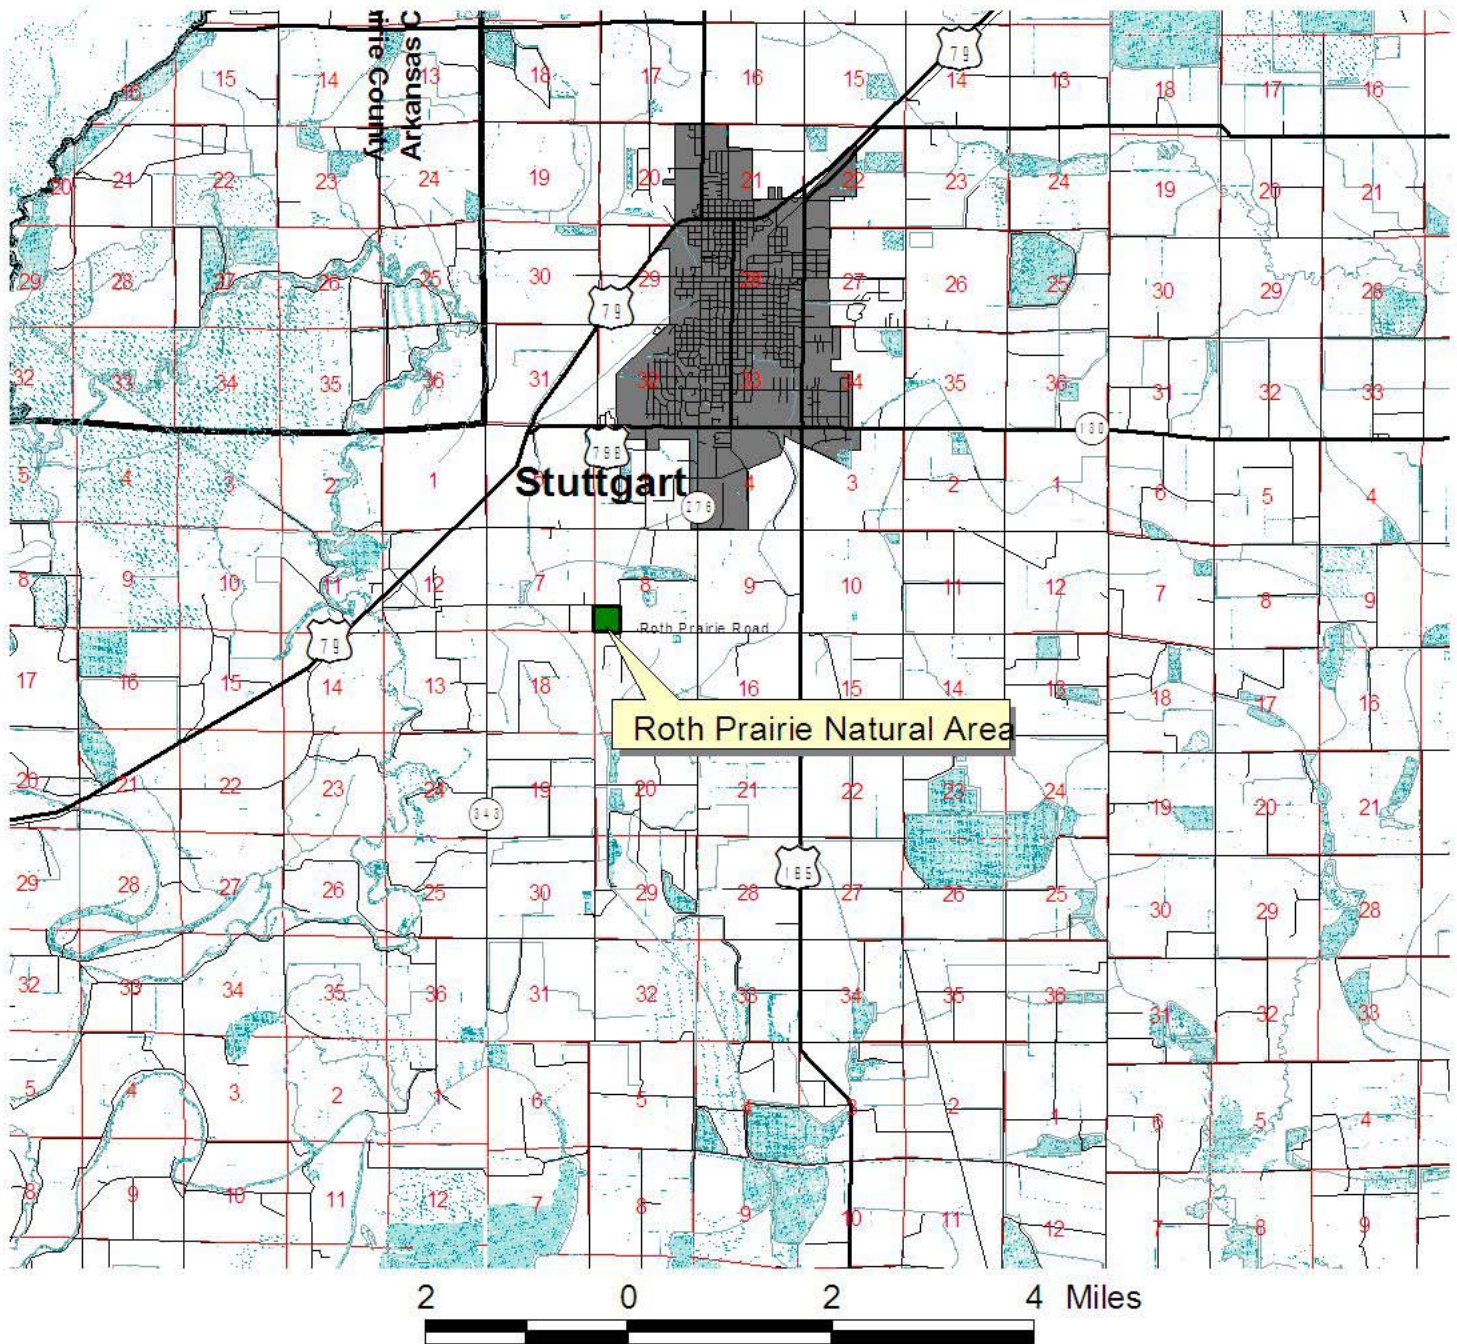

Arkansas Natural Heritage Commission
Department of Arkansas Heritage
Roth Prairie Natural Area

Roth Prairie Natural Area

County: Arkansas Date Added To System: 1976 Acreage: 41.066

Directions: From Stuttgart, take U.S. Highway 79B to State Highway 276. Travel south 1.0 mile onto South Buerkle Road. After 1.0 mile on this road, turn right onto Roth Prairie Road. Continue 0.8 mile to southeast corner entrance of Natural Area.