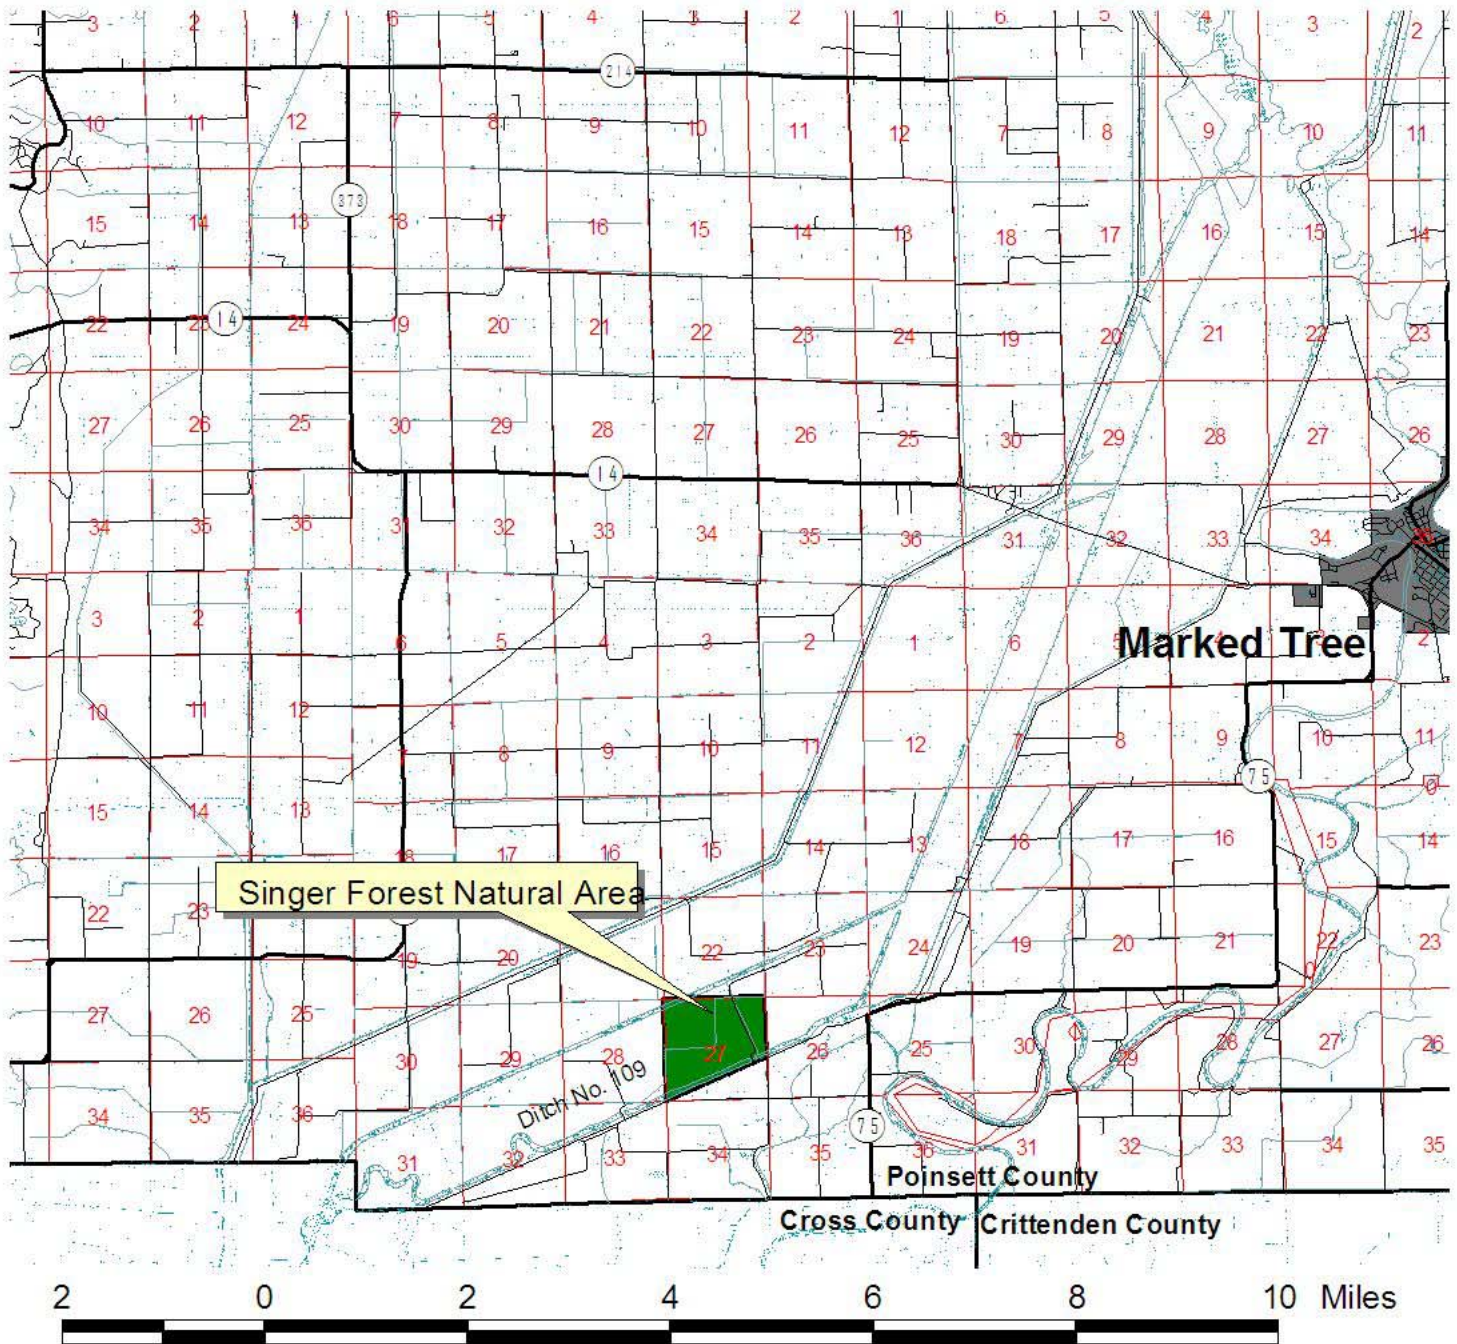

Arkansas Natural Heritage Commission
Department of Arkansas Heritage
Singer Forest Natural Area

Singer Forest Natural Area

County: Poinsett Date Added To System: 1973 Acreage: 519.44

Directions: From Marked Tree, take State Highway 75 south 8.8 miles and turn right onto a dirt levee road (County Road 401). Travel west approximately 1.2 miles on top of levee and turn right crossing Ditch #109. The property is on the north side of Ditch #109.