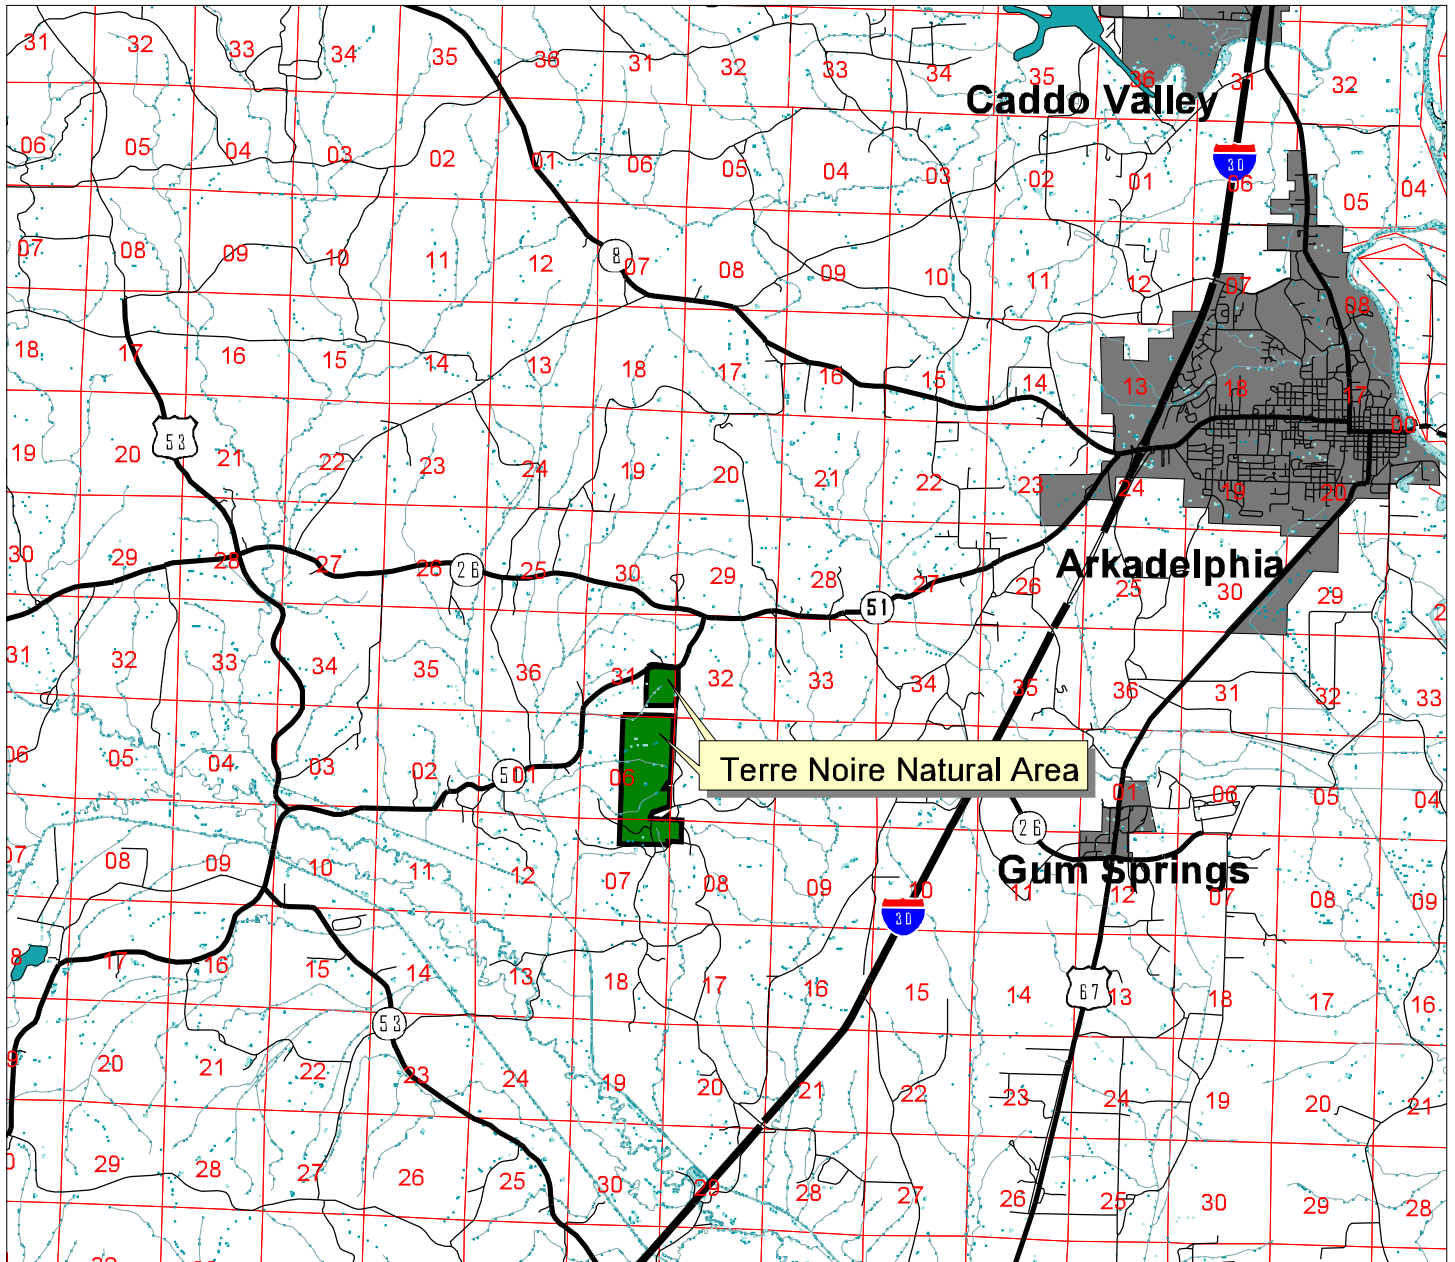

Arkansas Natural Heritage Commission  
Department of Arkansas Heritage  
Terre Noire Natural Area

Terre Noire Natural Area

County: Clark      Date Added To System: 1991      Acreage: 493.04

Directions: From Arkadelphia, travel west 4.8 miles on State Highway 26/51.  
At split, travel south on State Highway 51 for 0.5 miles to natural area  
on left (south) side of road.