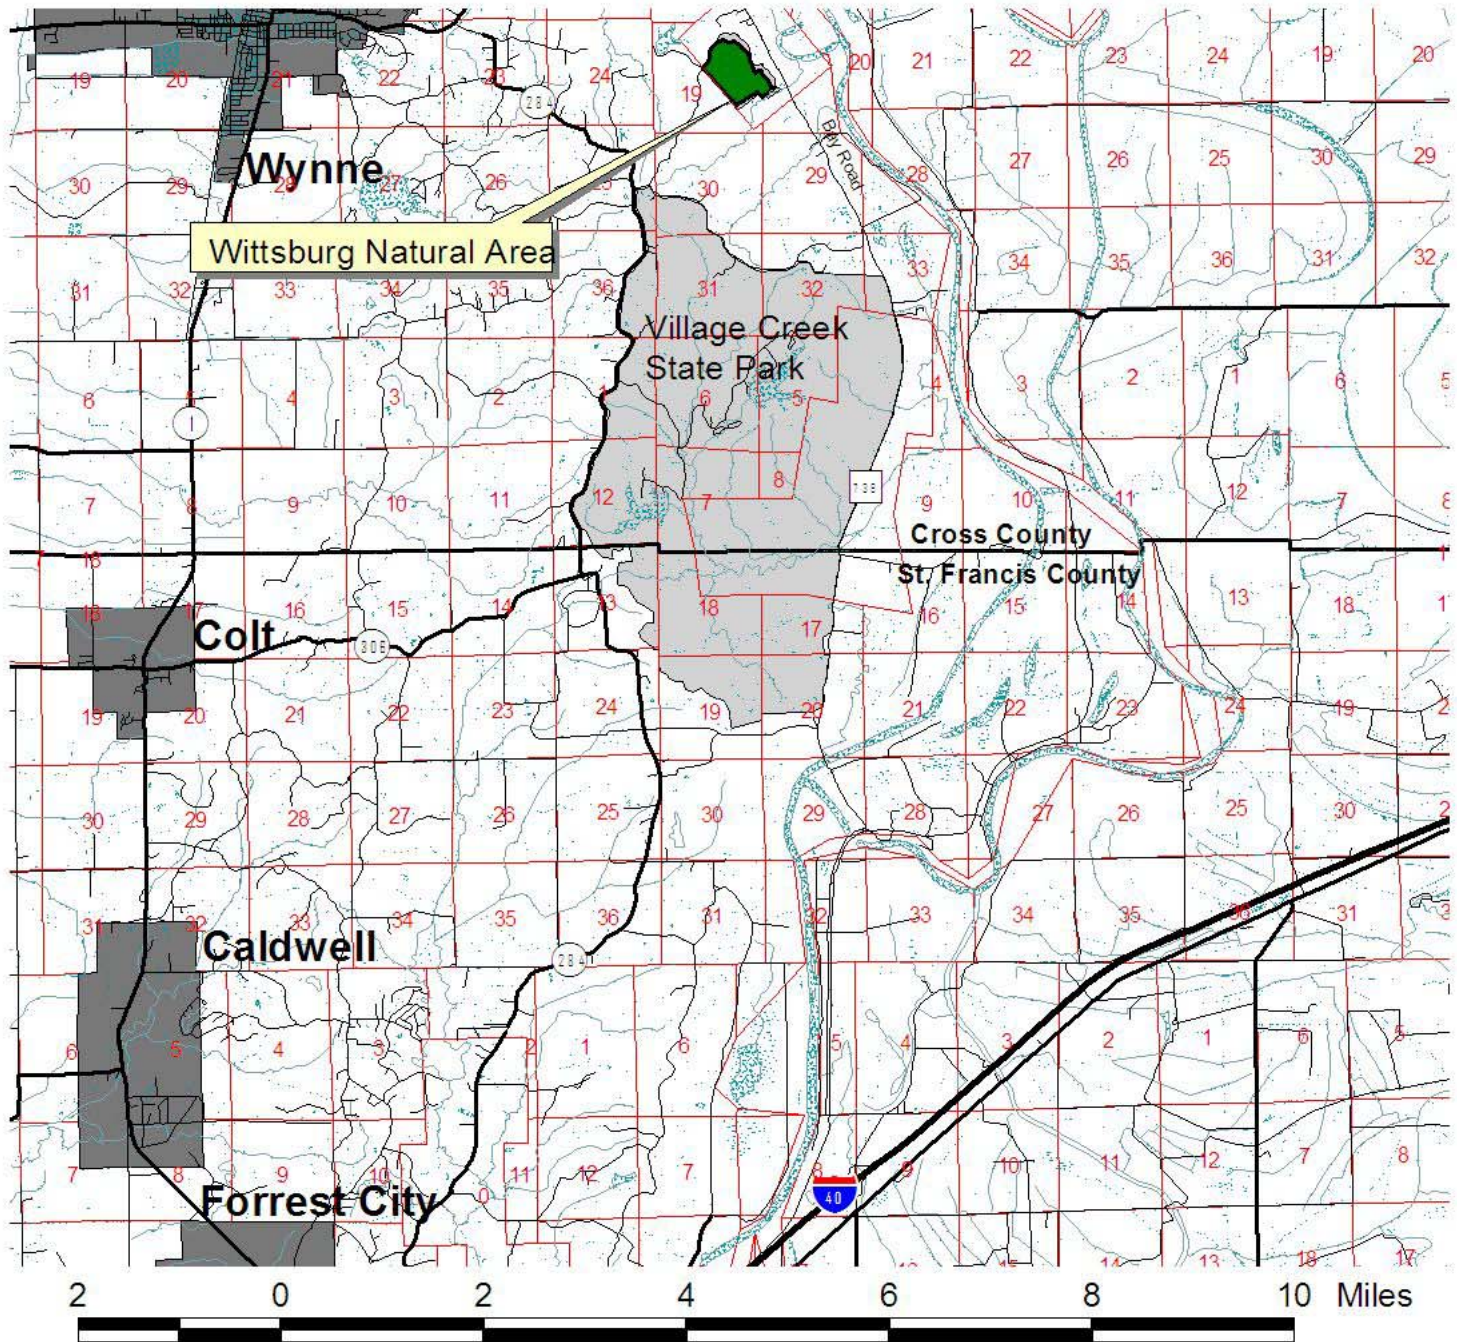

Arkansas Natural Heritage Commission
Department of Arkansas Heritage
Wittsburg Natural Area

Wittsburg Natural Area

County: Cross Date Added To System: 1980 Acreage: 167.15

Directions: There is no public access to this natural area.