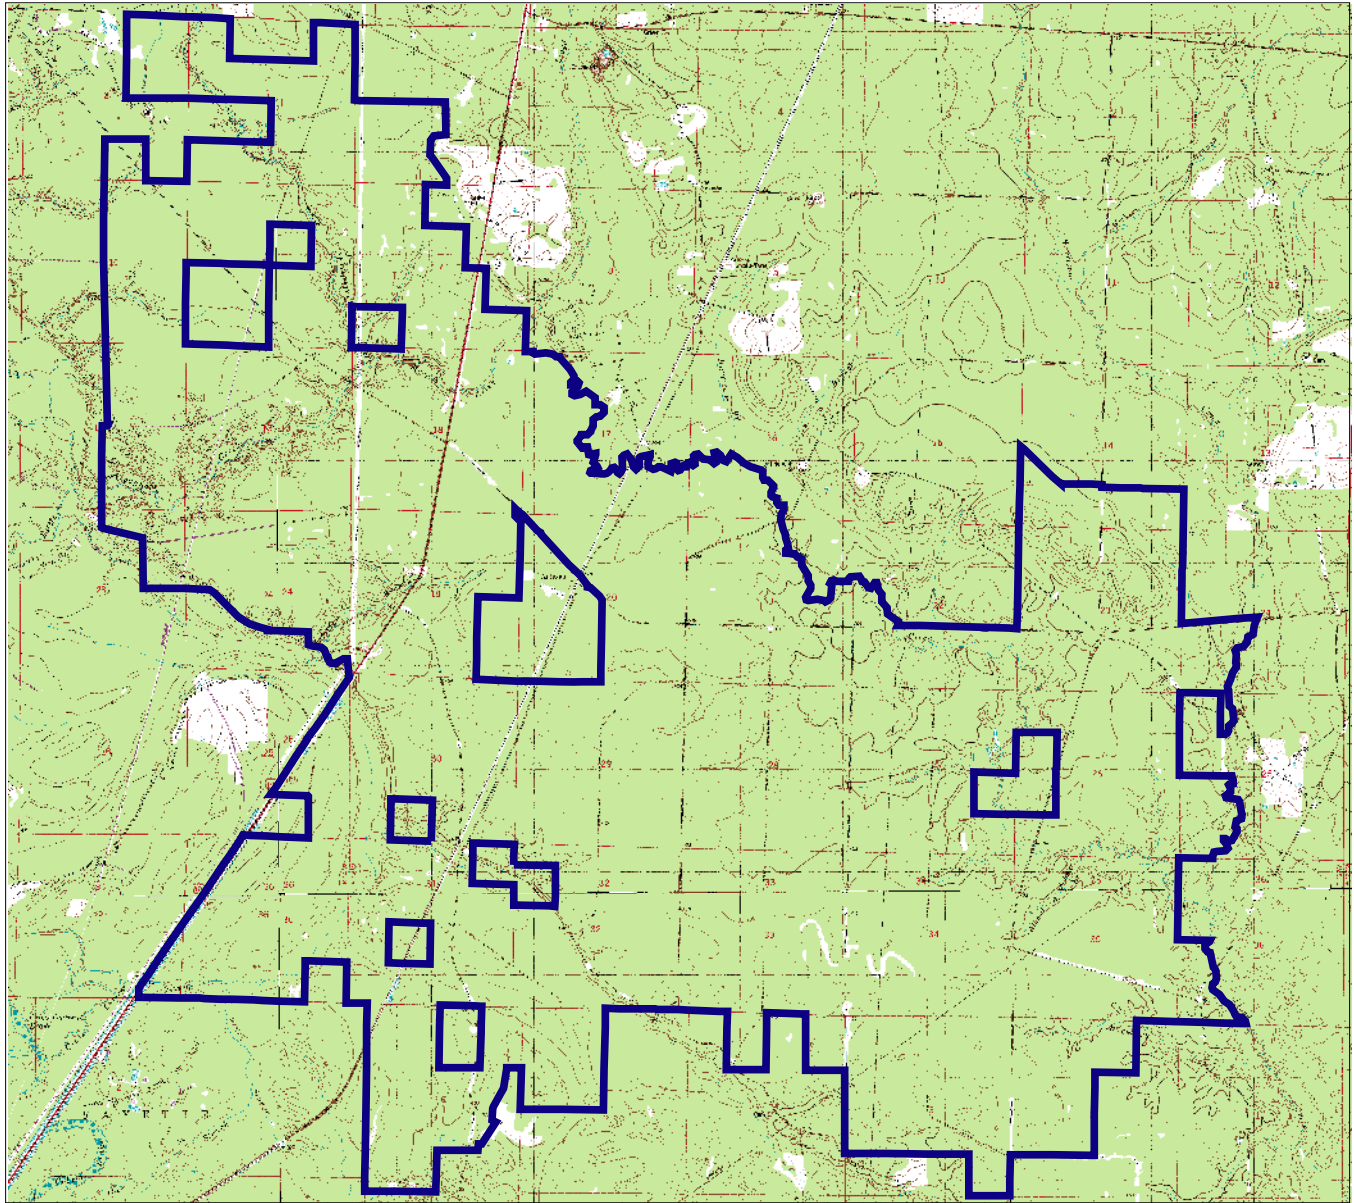

Arkansas Natural Heritage Commission
Department of Arkansas Heritage
System of Natural Areas
Approximate Natural Area Boundaries

Moro Big Pine Natural Area-Wildlife Management

County: Calhoun	Date Added To System: 2007	Acreage: 15,922.78
USGS Topographic Map: Artesian 7.5', Harrell Brake 7.5', Calion 7.5', Smackover NE 7.5'		
Township/Range: T15S/R13W	Section(s): 06, 07, 14, 16-36	
T15S/R14W	01, 02, 11-14, 23-25, 35, 36	
T16S/R13W	02-06	

Contour Interval: 10 ft. (dotted lines 5 ft.)

Directions: From Hampton travel south on U.S. Highway 167 approximately 8.5 miles to County Road 29 and turn left (east). Proceed 4.4 miles to County Road 31 (second road on the right). Turn right and travel approximately 0.3 mile to parking area.