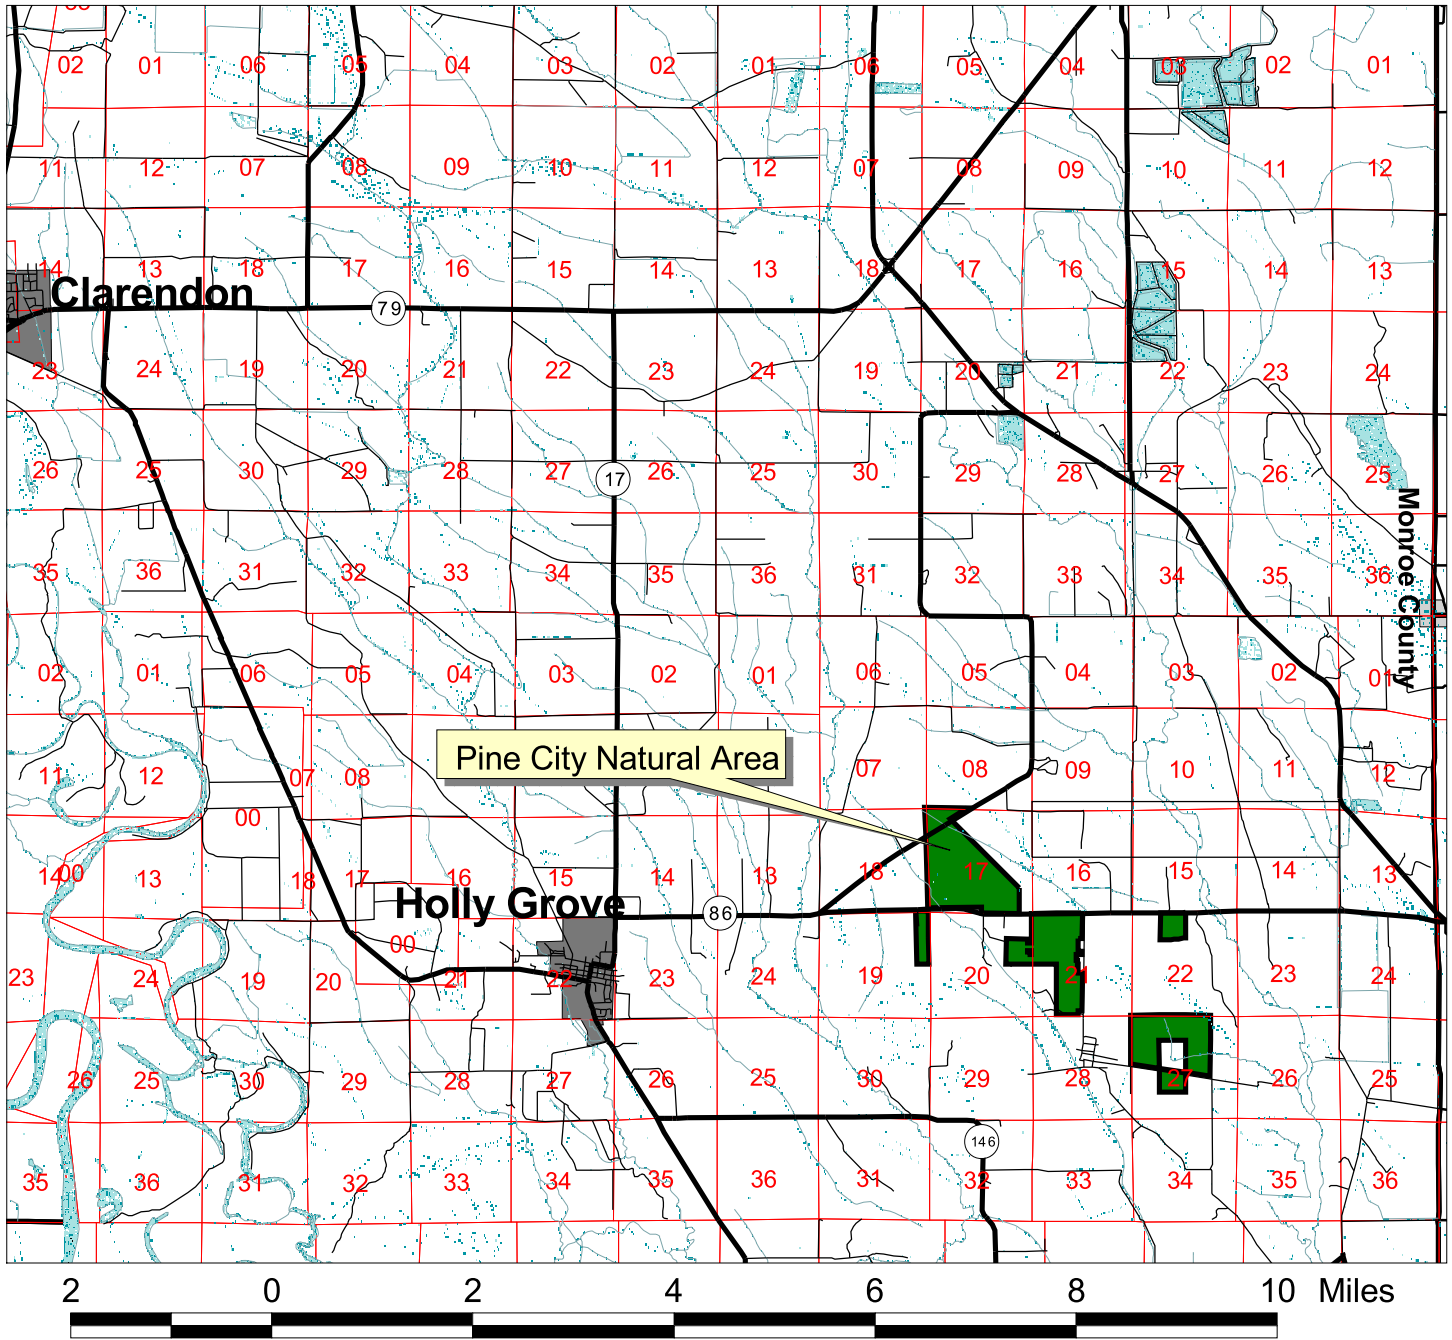

Arkansas Natural Heritage Commission  
Department of Arkansas Heritage  
Pine City Natural Area

Pine City Natural Area

County: Monroe

Date Added To System: 1988

Acreage: 1003.21

Directions: From Clarendon, take U.S. Highway 79 east (about 5 miles) to State Highway 17. Travel south on State Highway 17 (approximately 6 miles) to State Highway 86. Go east on State Highway 86 for 3 miles.