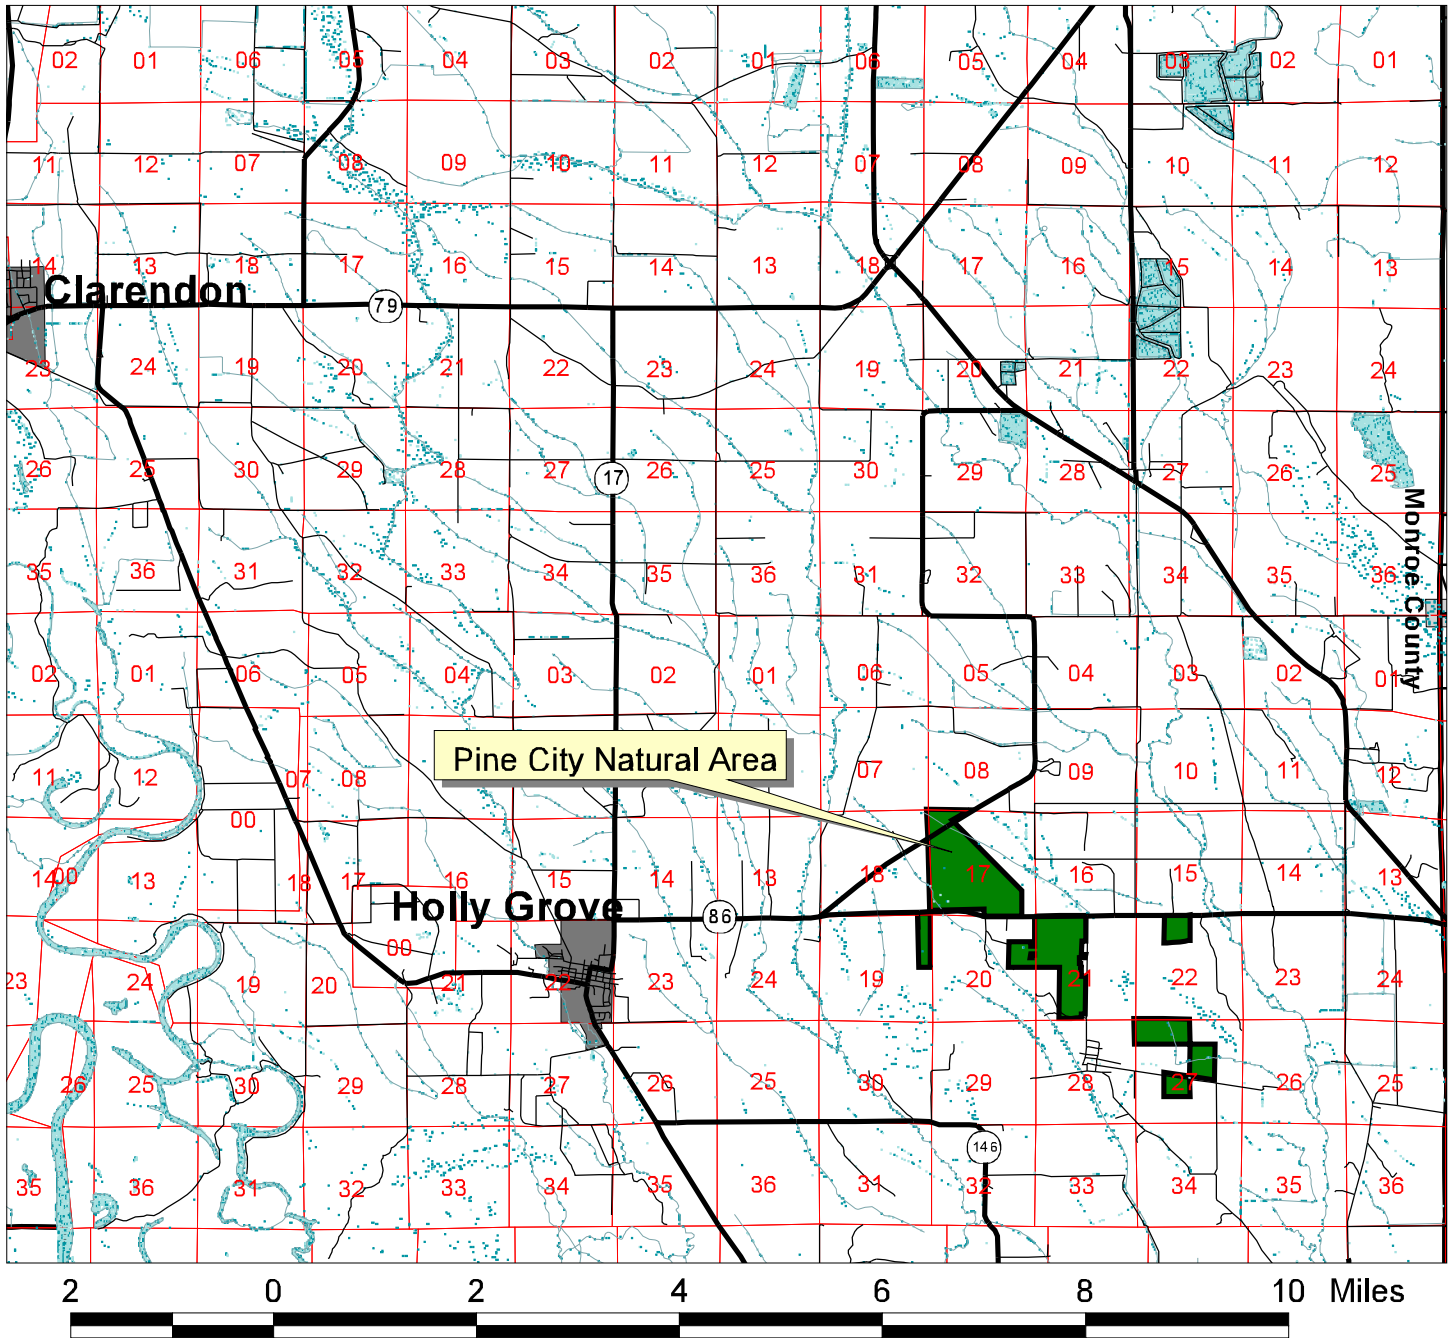

Arkansas Natural Heritage Commission
Department of Arkansas Heritage
Pine City Natural Area

Pine City Natural Area

County: Monroe Date Added To System: 1988 Acreage: 922.45

Directions: From Clarendon, take U.S. Highway 79 east (about 5 miles) to State Highway 17. Travel south on State Highway 17 (approximately 6 miles) to State Highway 86. Go east on State Highway 86 for 3 miles.