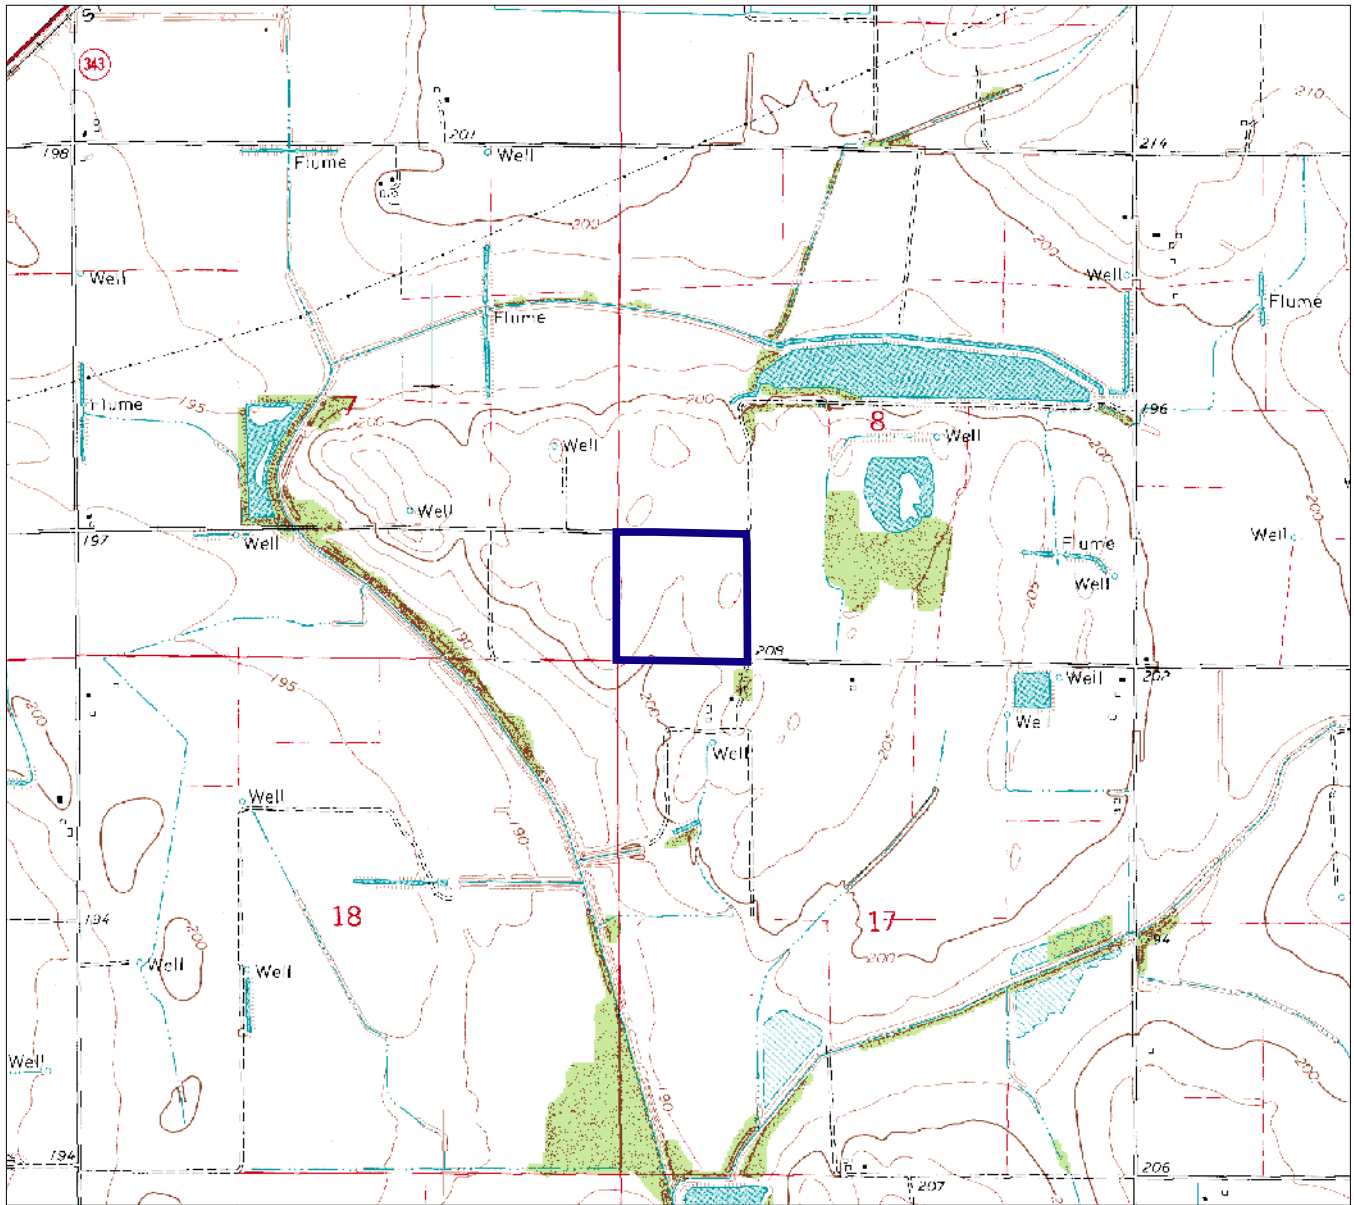

Arkansas Natural Heritage Commission
Department of Arkansas Heritage
System of Natural Areas
Approximate Natural Area Boundaries

Roth Prairie Natural Area

County: Arkansas Date Added To System: 1976 Acreage: 41.066

USGS Topographic Quadrangle: Stuttgart South 7.5'
Township/Range: T03S/R05W Section(s) 8 Contour Interval: 5 feet

Directions: From Stuttgart, take U.S. Highway 79B to State Highway 276. Travel south 1.0 mile onto South Buerkle Road. After 1.0 mile on this road, turn right onto Roth Prairie Road. Continue 0.8 mile to southeast corner entrance of Natural Area.