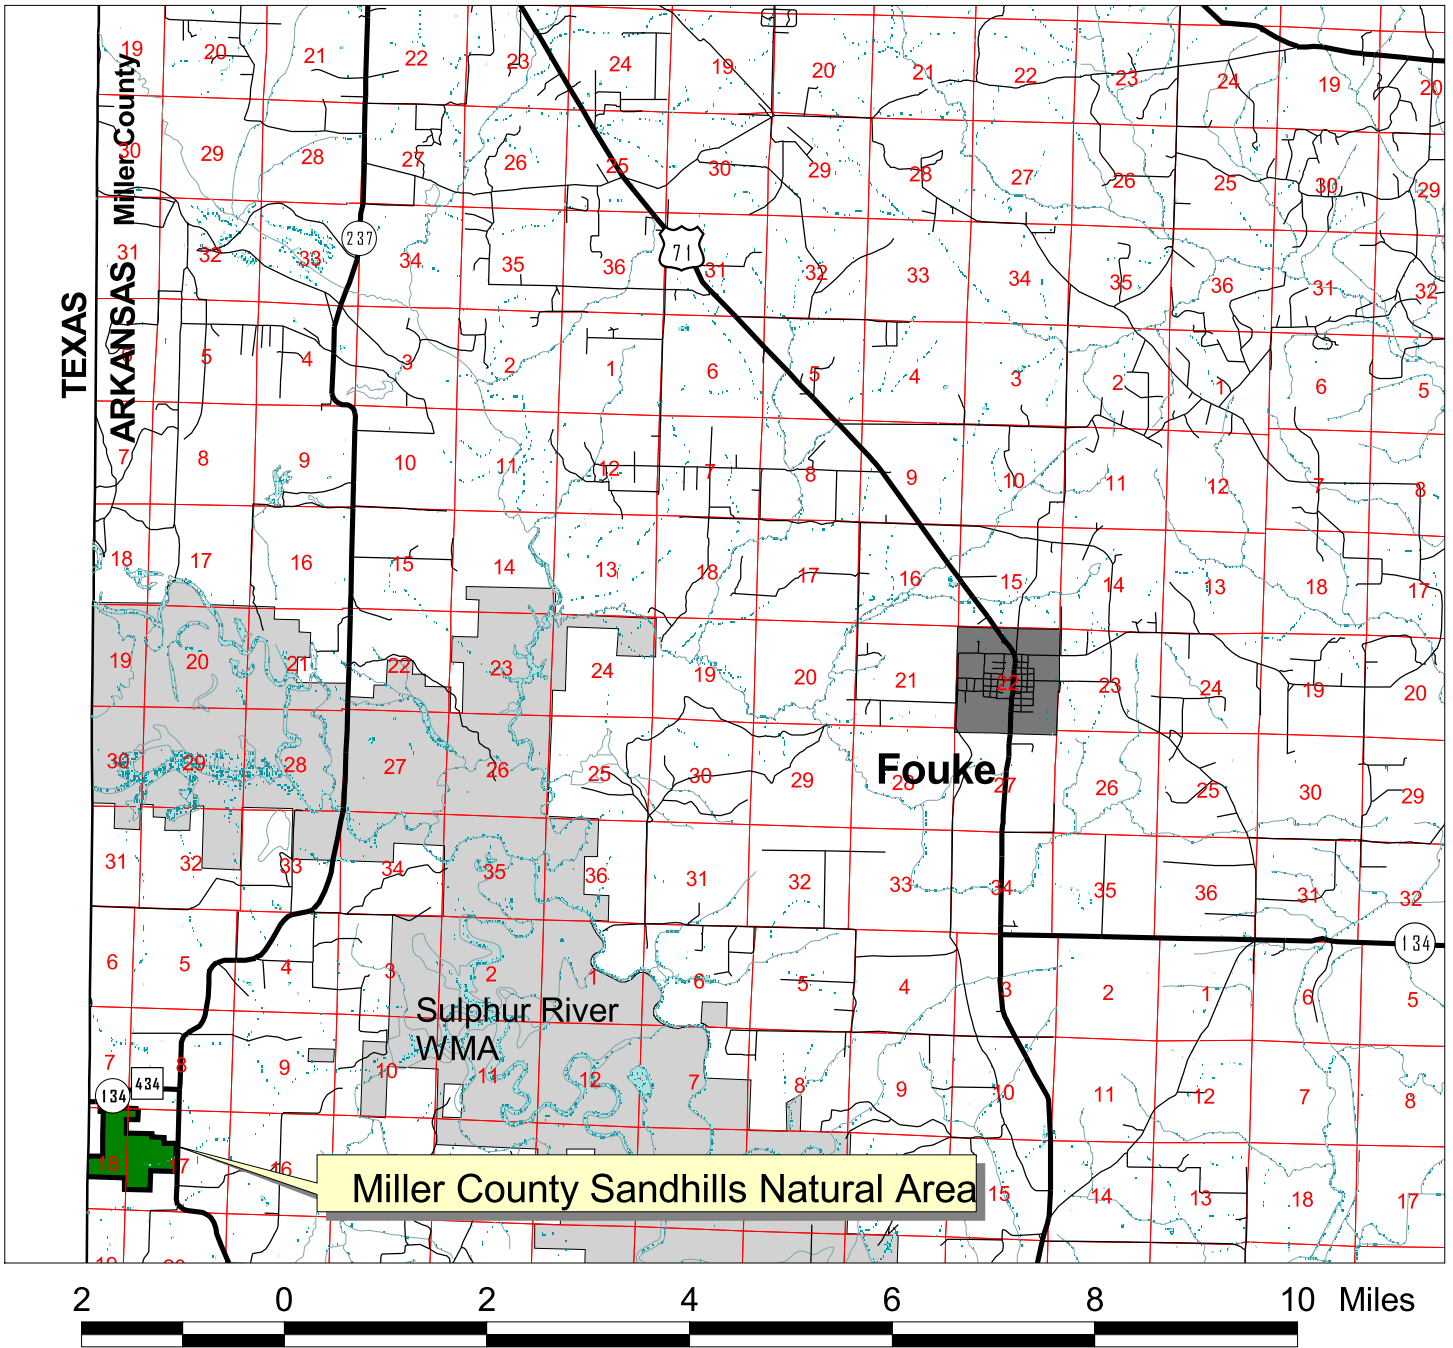

Arkansas Natural Heritage Commission
Department of Arkansas Heritage
Miller County Sandhills Natural Area

Miller County Sandhills Natural Area

Miller County Sandhills Natural Area

County: Miller Date Added To System: 1992 Acreage: 274.3108

Directions: From Texarkana travel south on U.S. Highway 71 to State Highway 237. Travel south about 13.6 miles. The natural area is on the west side of State Highway 237. A primitive parking area is located about 0.8 mile south of the junction with State Highway 134 (County Road 434) on the west side of the road.