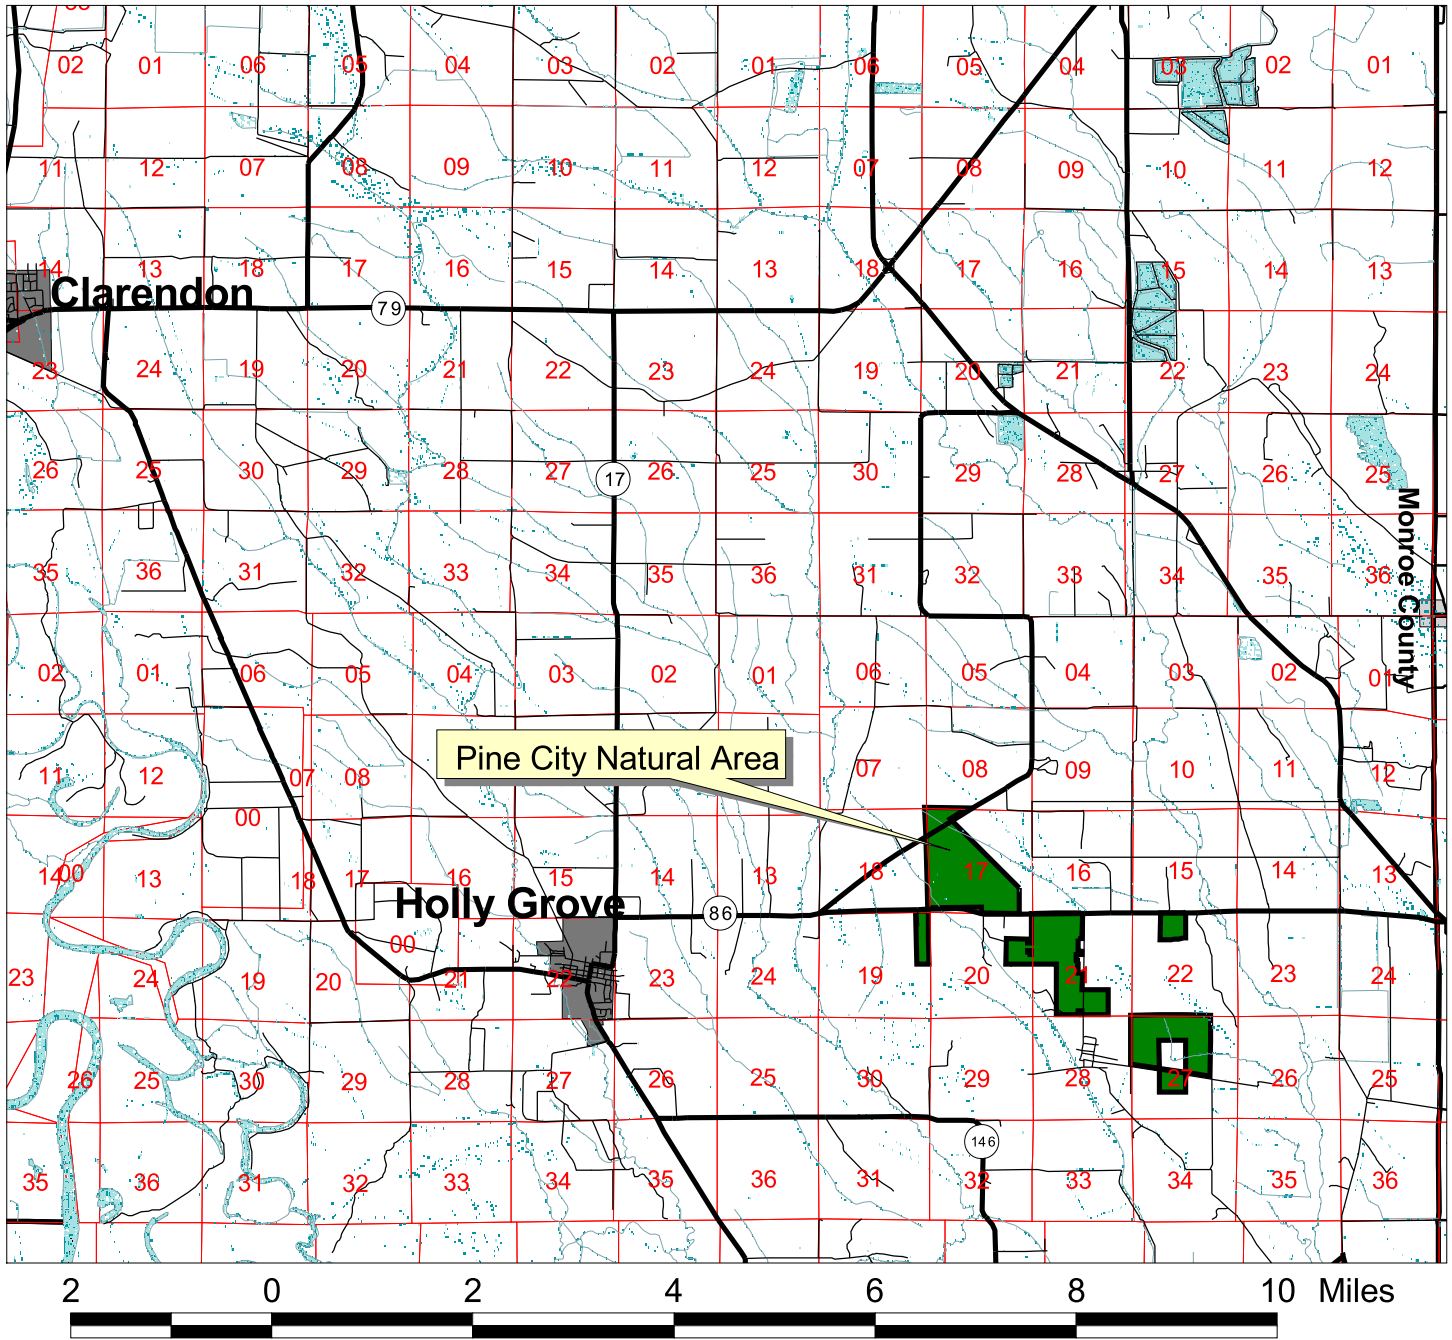

Arkansas Natural Heritage Commission  
Department of Arkansas Heritage  
Pine City Natural Area

Pine City Natural Area

County: Monroe

Date Added To System: 1988

Acreage: 1043.21

Directions: From Clarendon, take U.S. Highway 79 east (about 5 miles) to State Highway 17. Travel south on State Highway 17 (approximately 6 miles) to State Highway 86. Go east on State Highway 86 for 3 miles.