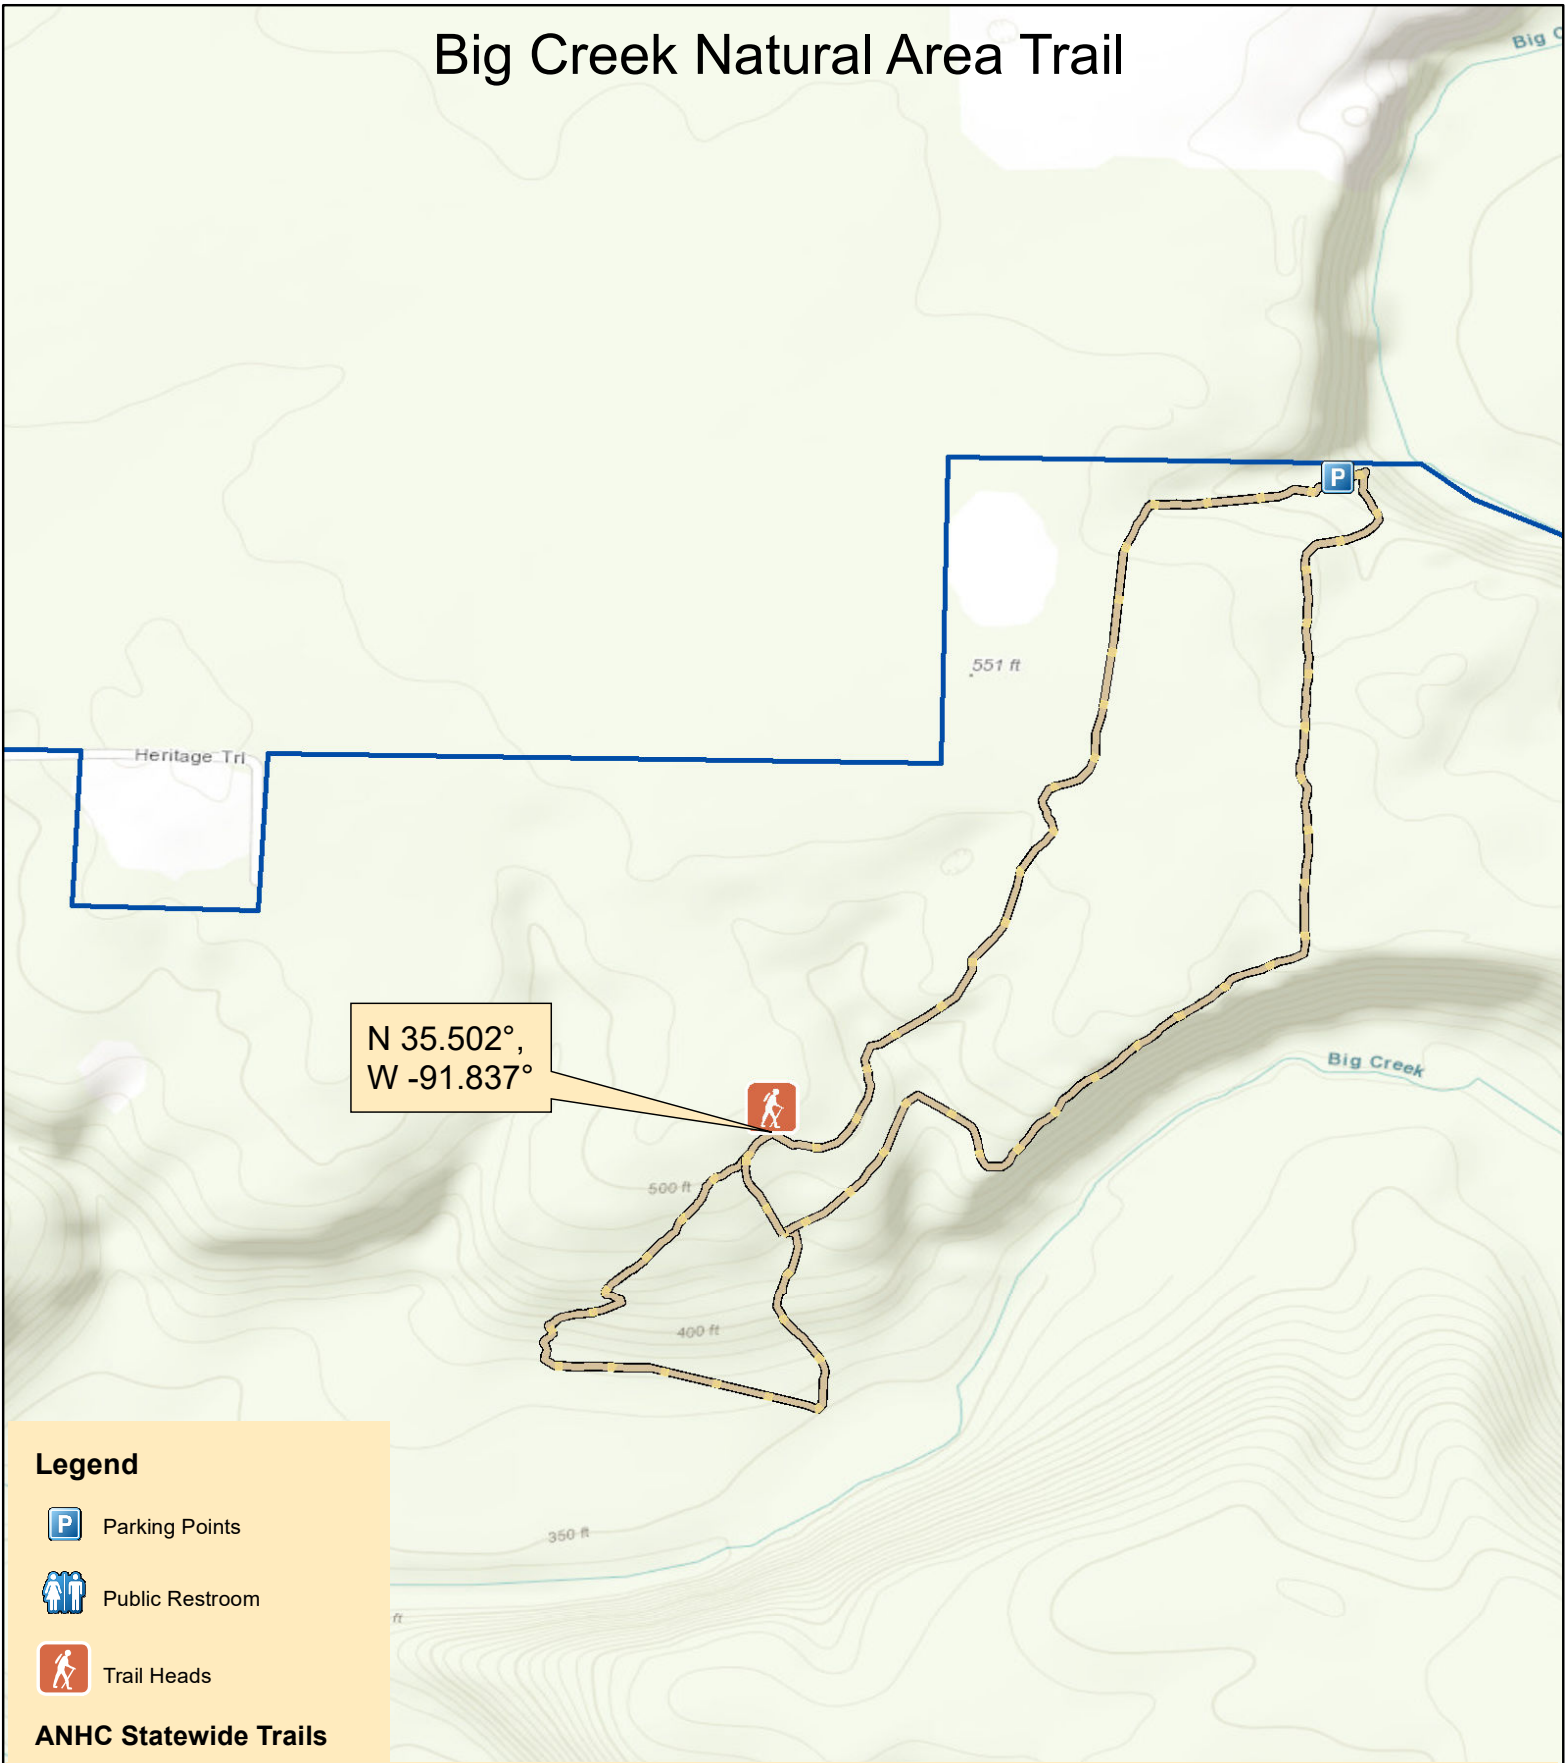

Big Creek Natural Area Trail

N 35.502°,
W -91.837°

Big Creek

Legend

Parking Points

Public Restroom

Trail Heads

ANHC Statewide Trails

Accessibility

ADA Compliant

By Boat

By Foot

Part of Trail ADA Compliant

Natural Area

Trail rated: Easy

Disclaimer: This map is for general reference purposes only and is not a legal document. User assumes all risks.

Trail Length: 2.5 miles