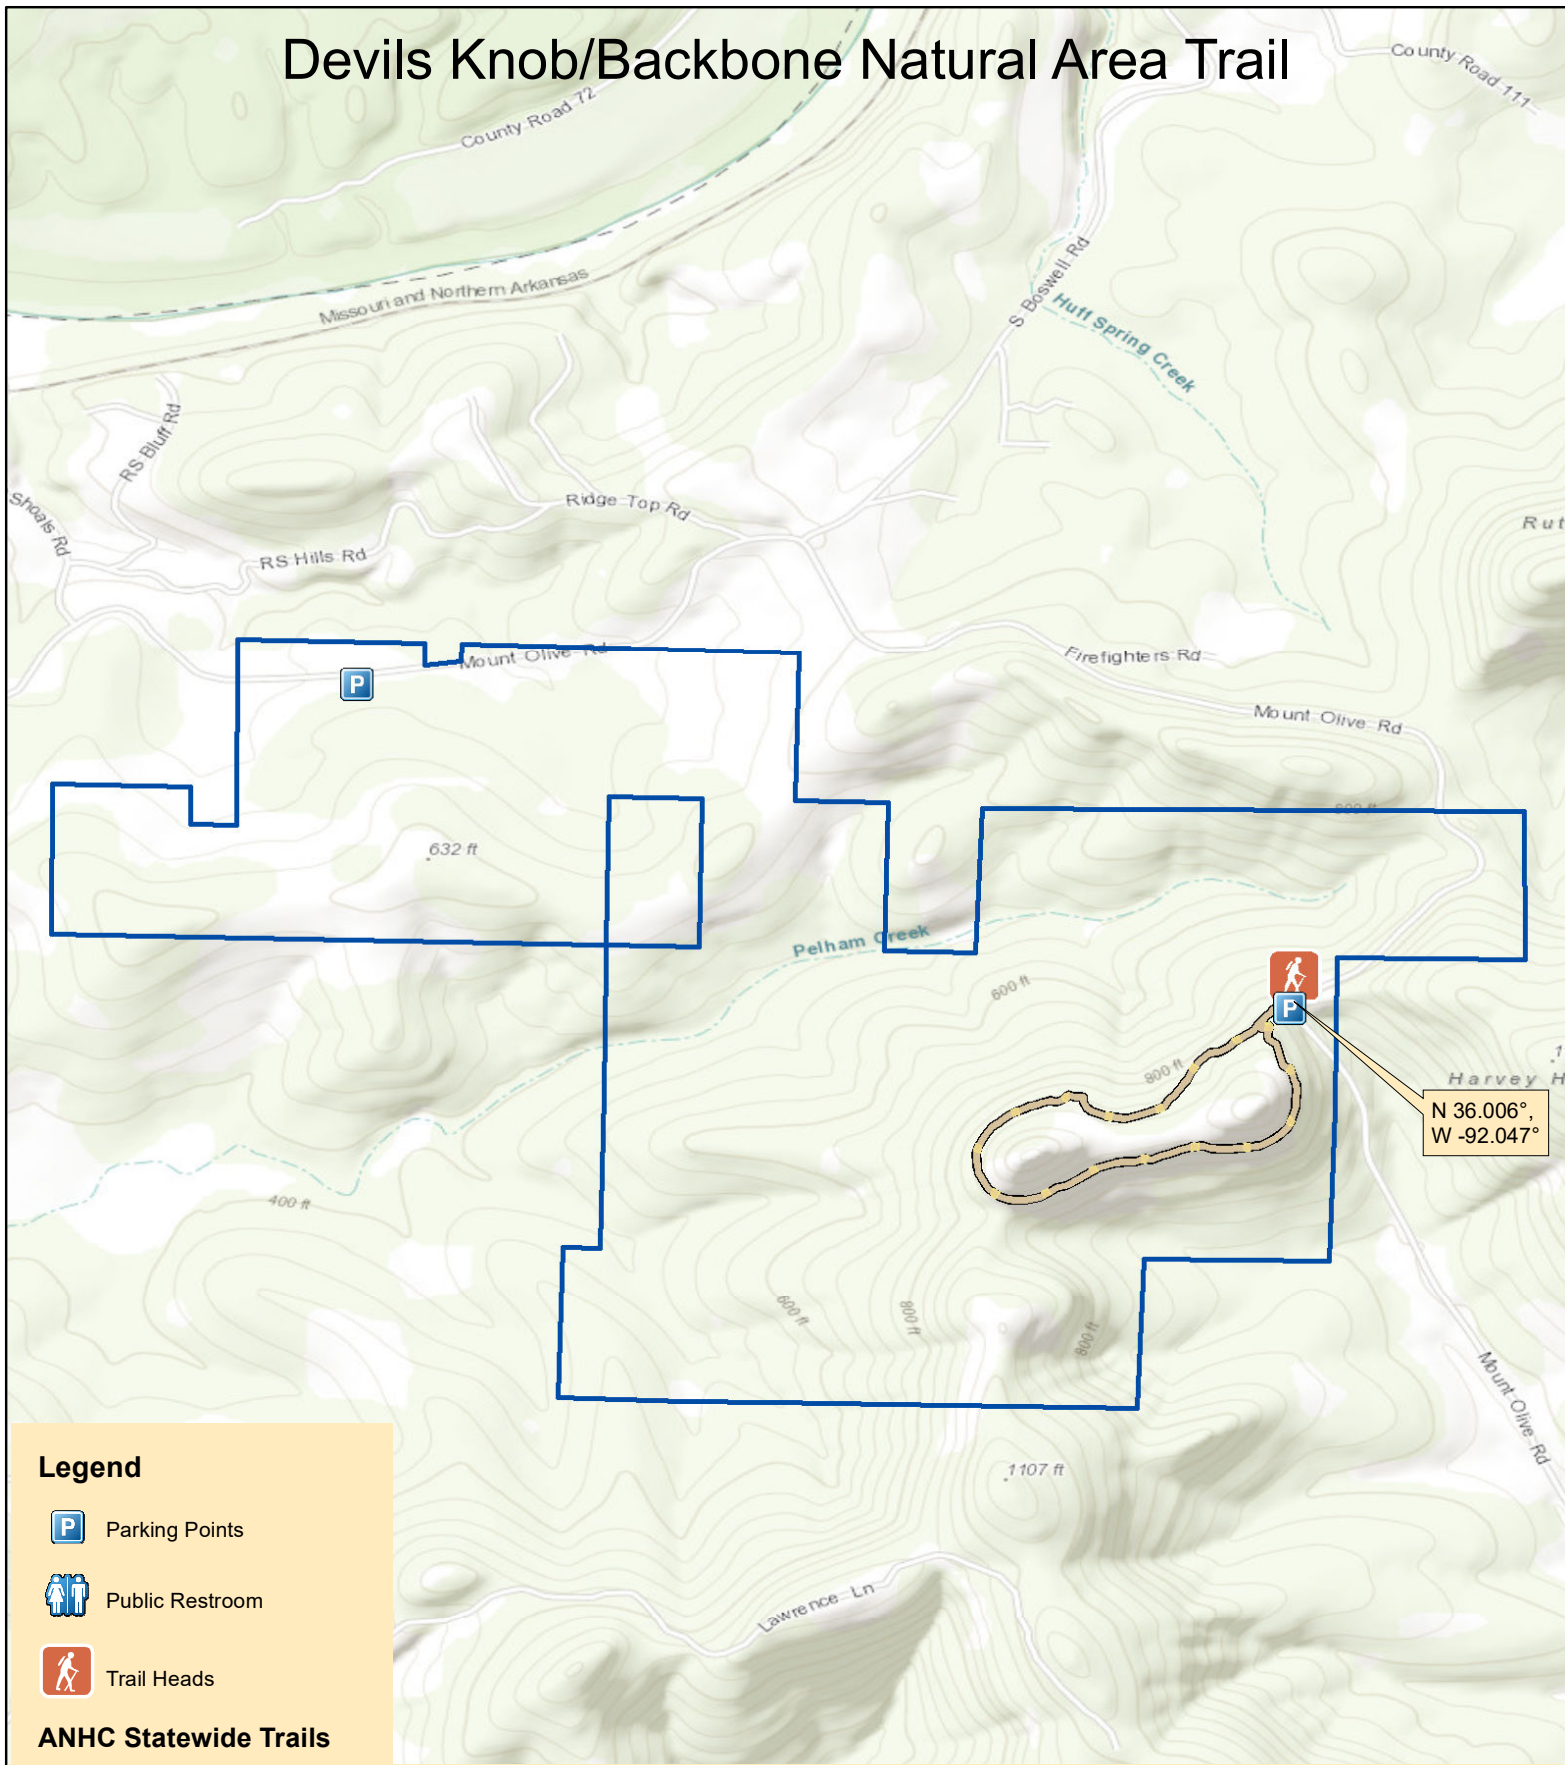

Devils Knob/Backbone Natural Area Trail

Legend

-  Parking Points
-  Public Restroom
-  Trail Heads

ANHC Statewide Trails

Accessibility

-  ADA Compliant
-  By Boat
-  By Foot
-  Part of Trail ADA Compliant
-  Natural Area

Trail rated: Easy

Disclaimer: This map is for general reference purposes only and is not a legal document. User assumes all risks.

Trail Length: 1.25 miles