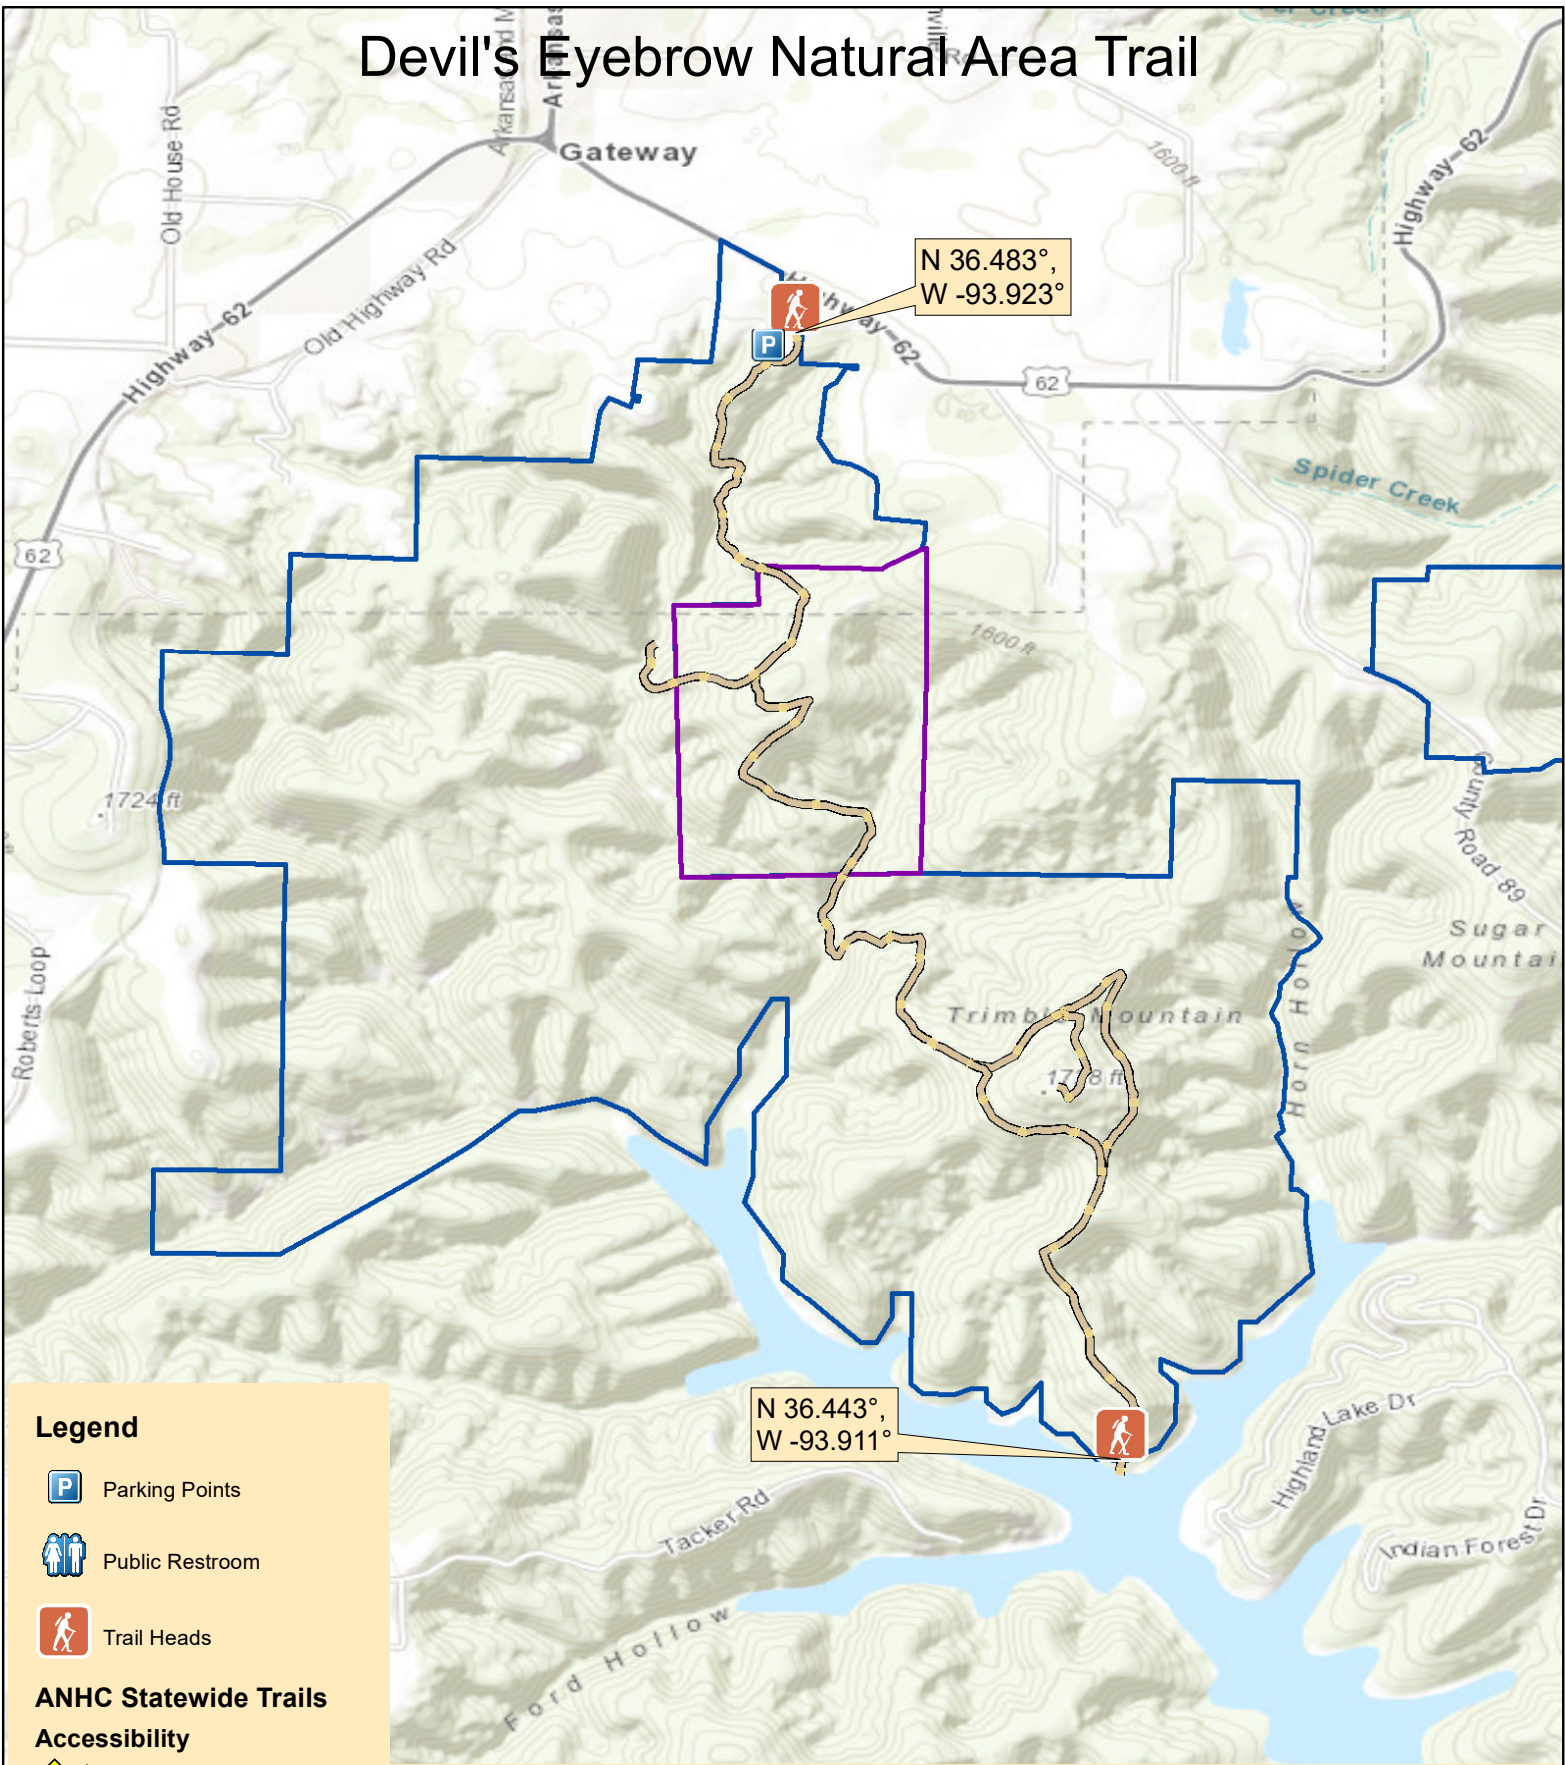

Devil's Eyebrow Natural Area Trail

N 36.483°
W -93.923°

N 36.443°
W -93.911°

Legend

-  Parking Points
-  Public Restroom
-  Trail Heads

ANHC Statewide Trails

Accessibility

-  ADA Compliant
-  By Boat
-  By Foot
-  Part of Trail ADA Compliant
-  AGFC property
-  Natural Area

Trail rated: Moderate

Disclaimer: This map is for general reference purposes only and is not a legal document. User assumes all risks.

Trail Length: 11.8 miles