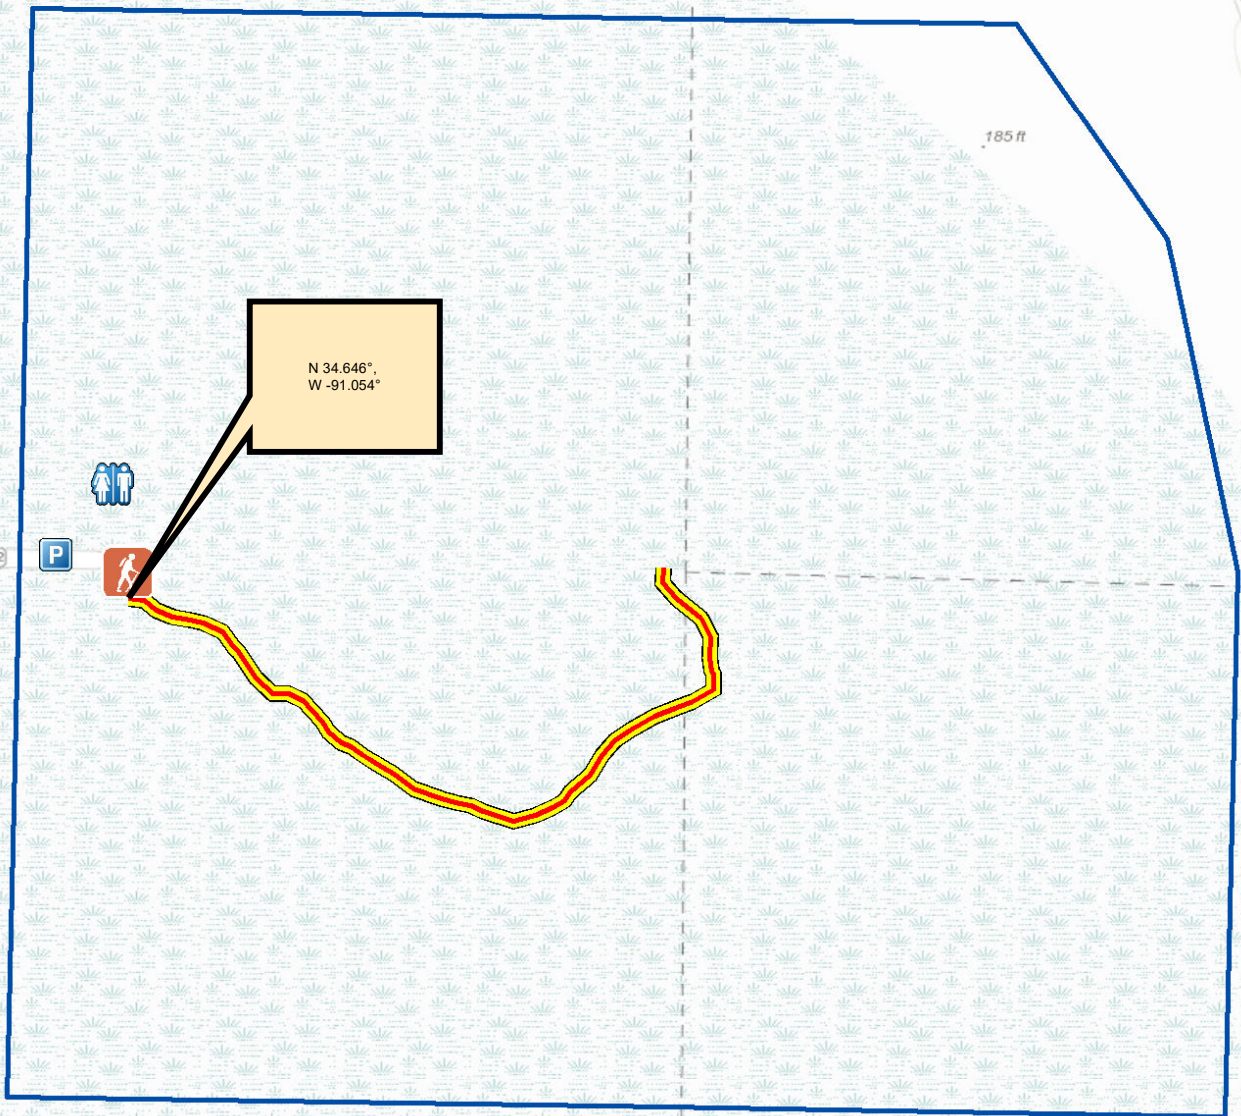

Louisiana Purchase Natural Area Trail

Legend

Parking Points

Public Restroom

Trail Heads

ANHC Statewide Trails

Accessibility

ADA Compliant

By Boat

By Foot

Part of Trail ADA Compliant

Natural Area

Trail rated: Easy

Disclaimer: This map is for general reference purposes only and is not a legal document. User assumes all risks.

Trail Length: 0.4 mile