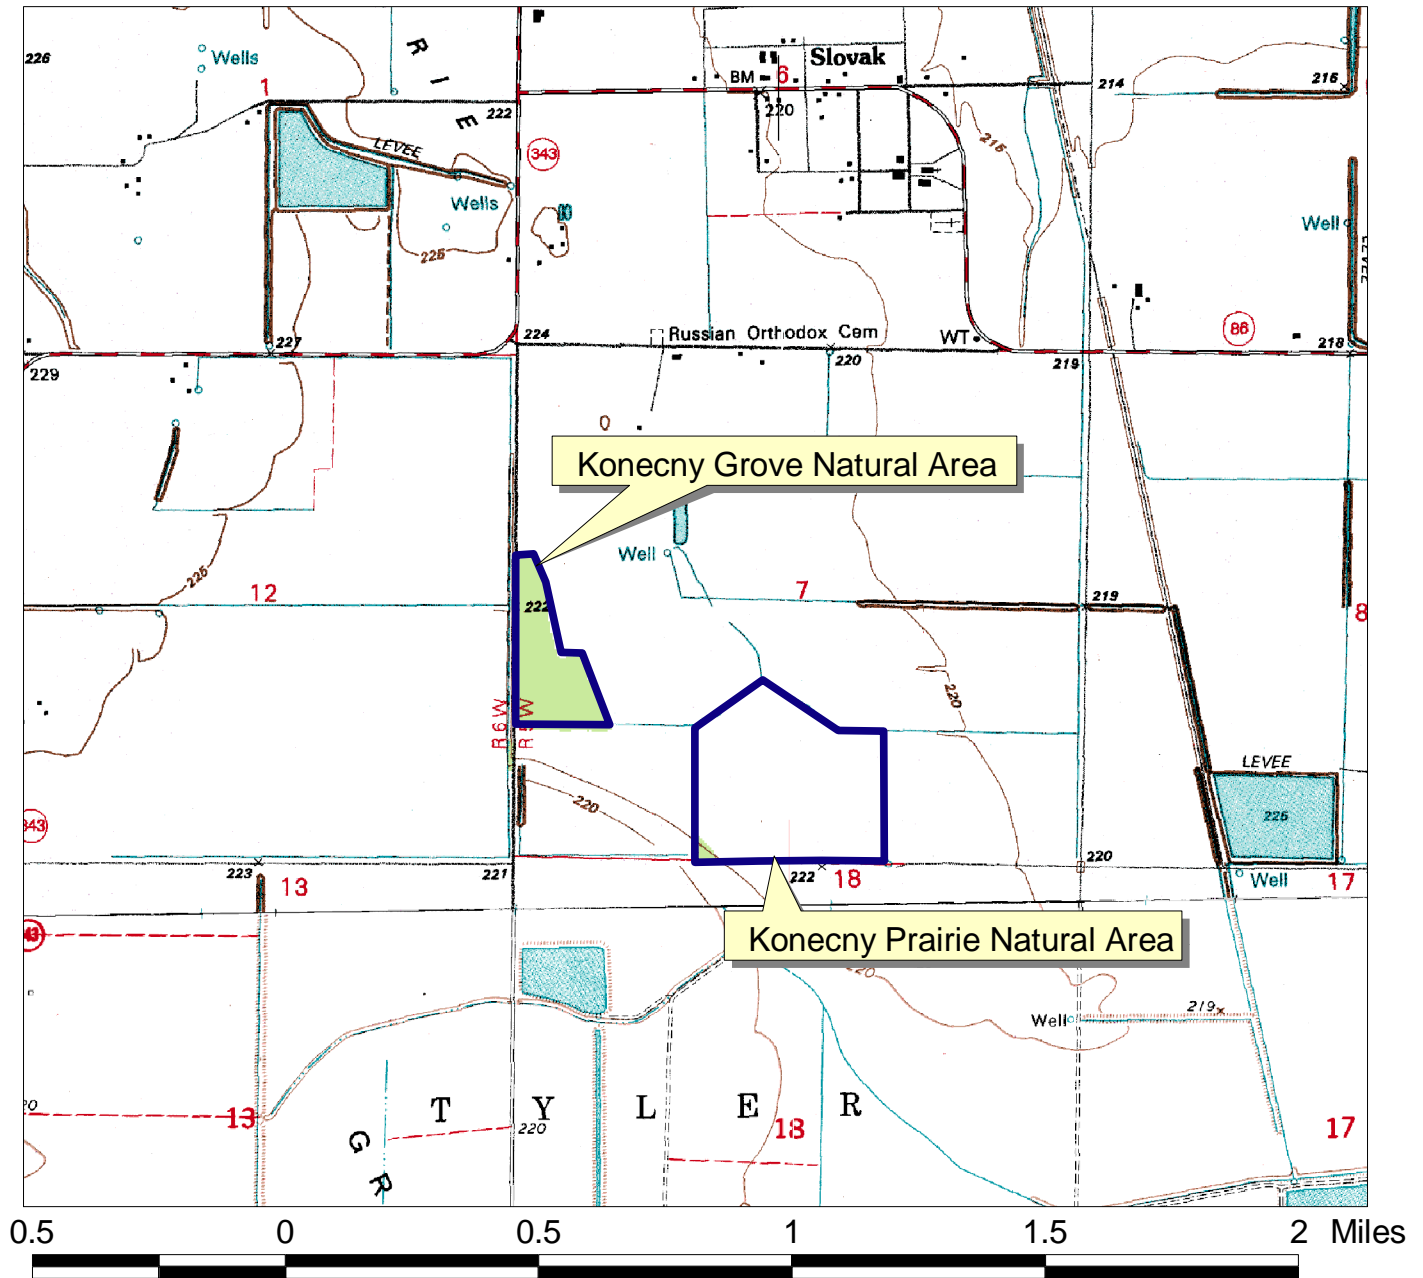

Arkansas Natural Heritage Commission  
 Department of Arkansas Heritage  
 System of Natural Areas  
 Approximate Natural Area Boundaries

Konecny Prairie Natural Area

County: Prairie      Date Added To System: 1977      Acreage: 70.69

USGS Topographic Quadrangle: Slovak 7.5'  
 Township/Range: T01S/R05W      Section(s) 7      Contour Interval: 5 feet

Directions: From Hazen, travel south on U.S. Highway 63 (old State Highway 11) for 10 miles to its junction with State Highway 86. Turn Right on State Highway 86 and travel for 1 mile. Turn left onto gravel road and travel 1 mile. Turn right onto farm road. Prairie lies at end of farm road.