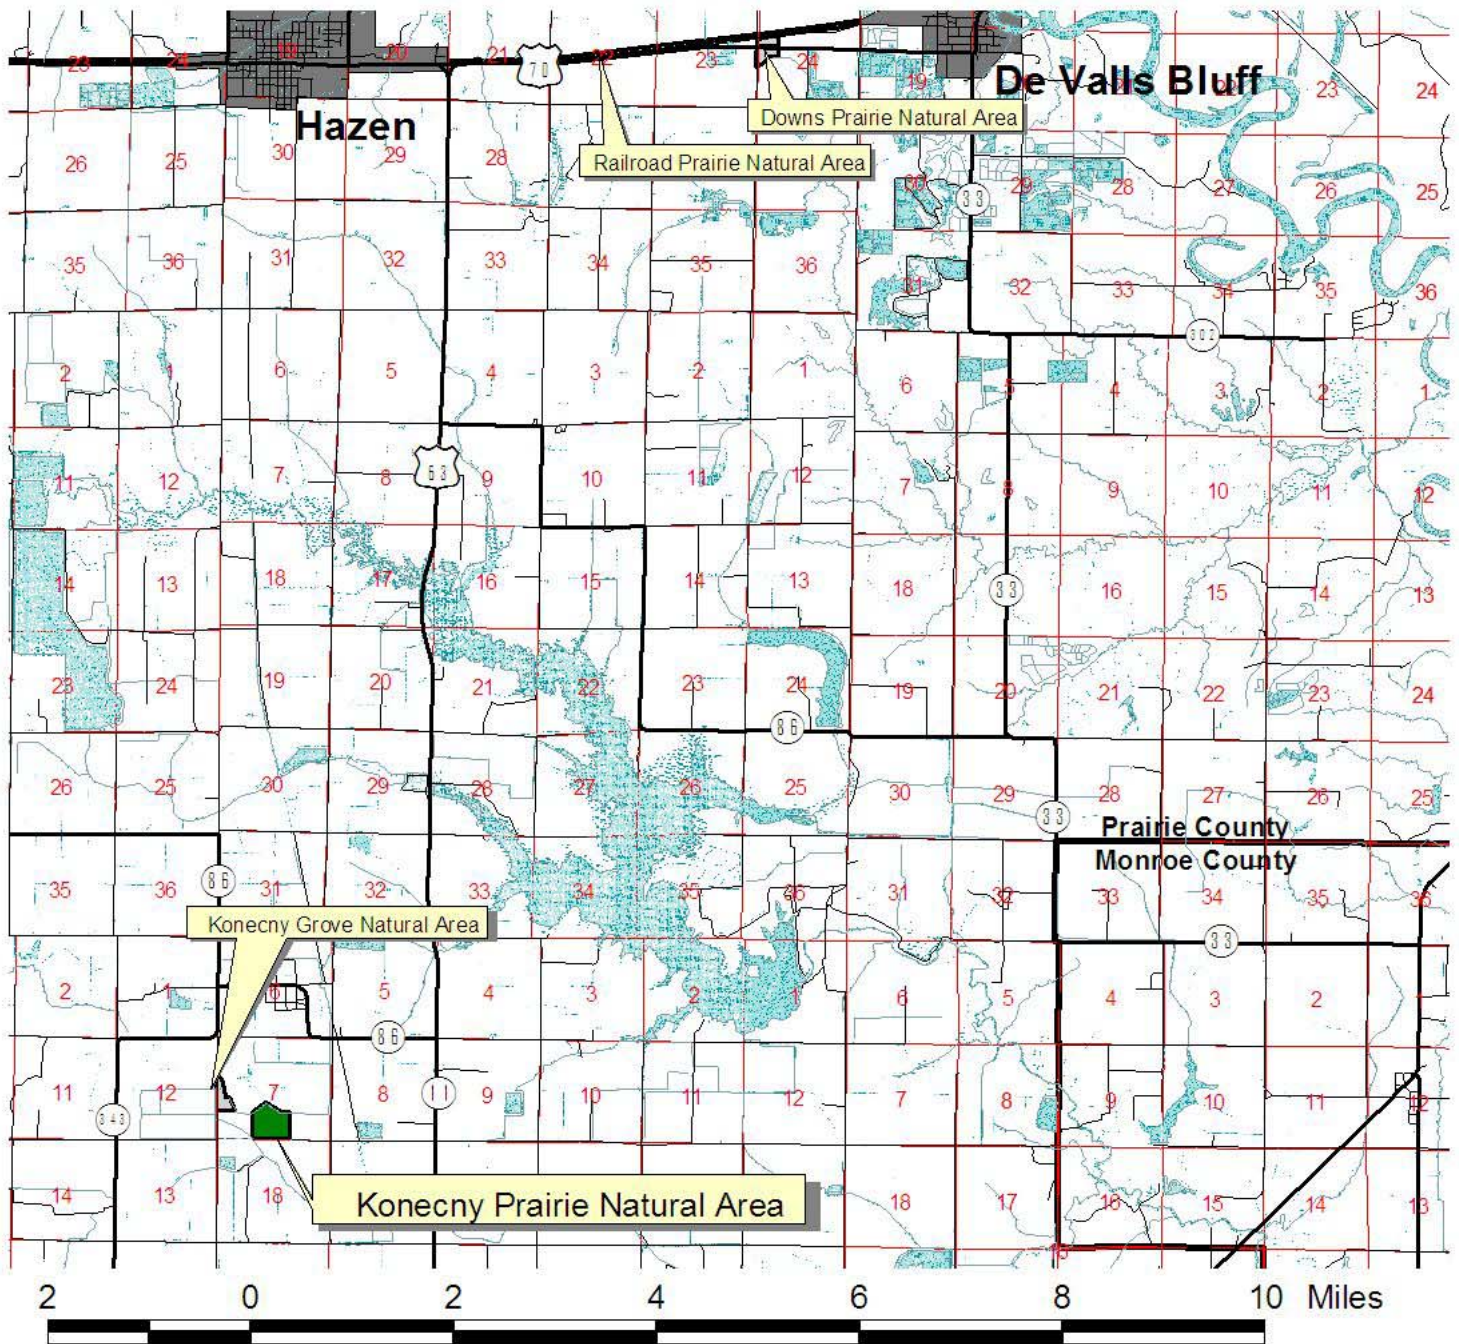

Arkansas Natural Heritage Commission  
Department of Arkansas Heritage  
Konecny Prairie Natural Area

**Konecny Prairie Natural Area**

County: Prairie      Date Added To System: 1977      Acreage: 70.69

Directions: From Hazen, travel south on U.S. Highway 63 (old State Highway 11) for 10 miles to its junction with State Highway 86. Turn Right on State Highway 86 and travel for 1 mile. Turn left onto gravel road and travel 1 mile. Turn right onto farm road. Prairie lies at end of farm road.